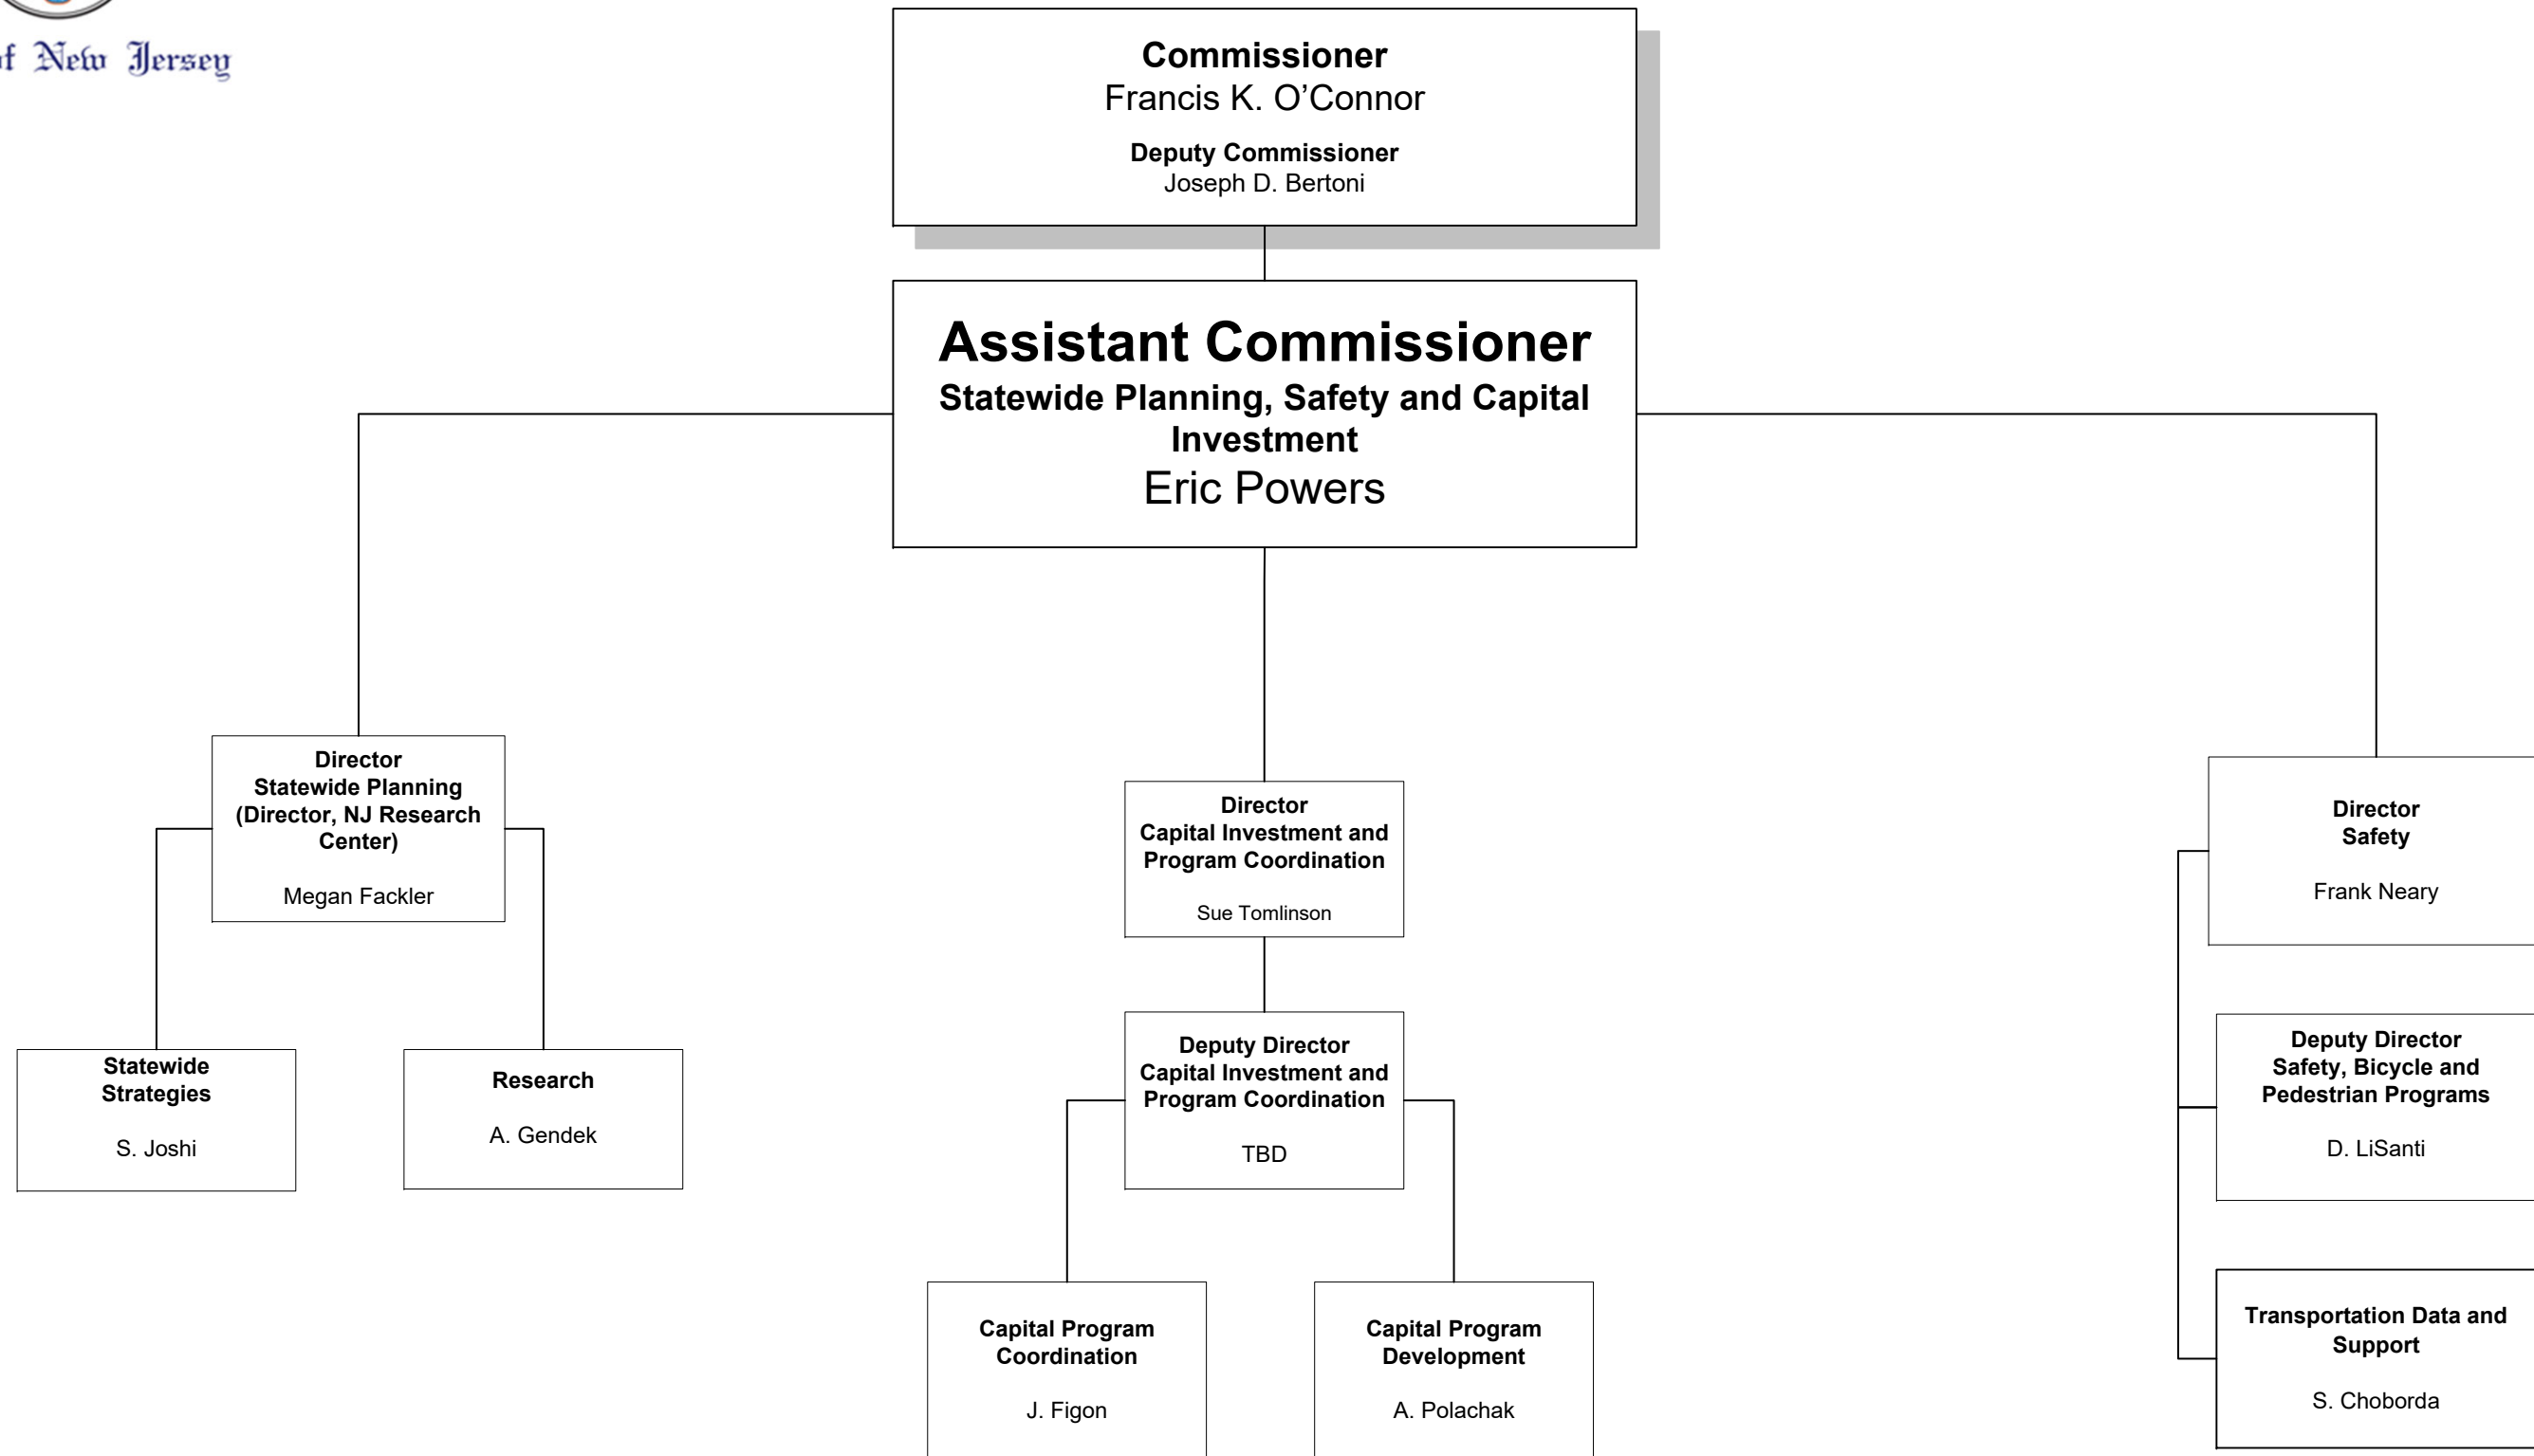

**New Jersey Department of Transportation
Organization Chart
Deputy Commissioner**

New Jersey Department of Transportation Organization Chart *Finance and Administration*

Local Resources & Community Development

New Jersey Department of Transportation
Organization Chart

State of New Jersey

Statewide Planning, Safety and Capital Investment

State of New Jersey

New Jersey Department of Transportation Organization Chart

State of New Jersey

New Jersey Department of Transportation Organization Chart Capital Program Management

State of New Jersey

New Jersey Department of Transportation

Organization Chart

Administration

State of New Jersey

New Jersey Department of Transportation Organization Chart

Chief of Staff

Commissioner
Francis K. O'Connor

Deputy Commissioner
Joseph D. Bertoni

Chief of Staff
Christopher Scales

Deputy Chief of Staff
Vanessa Holman