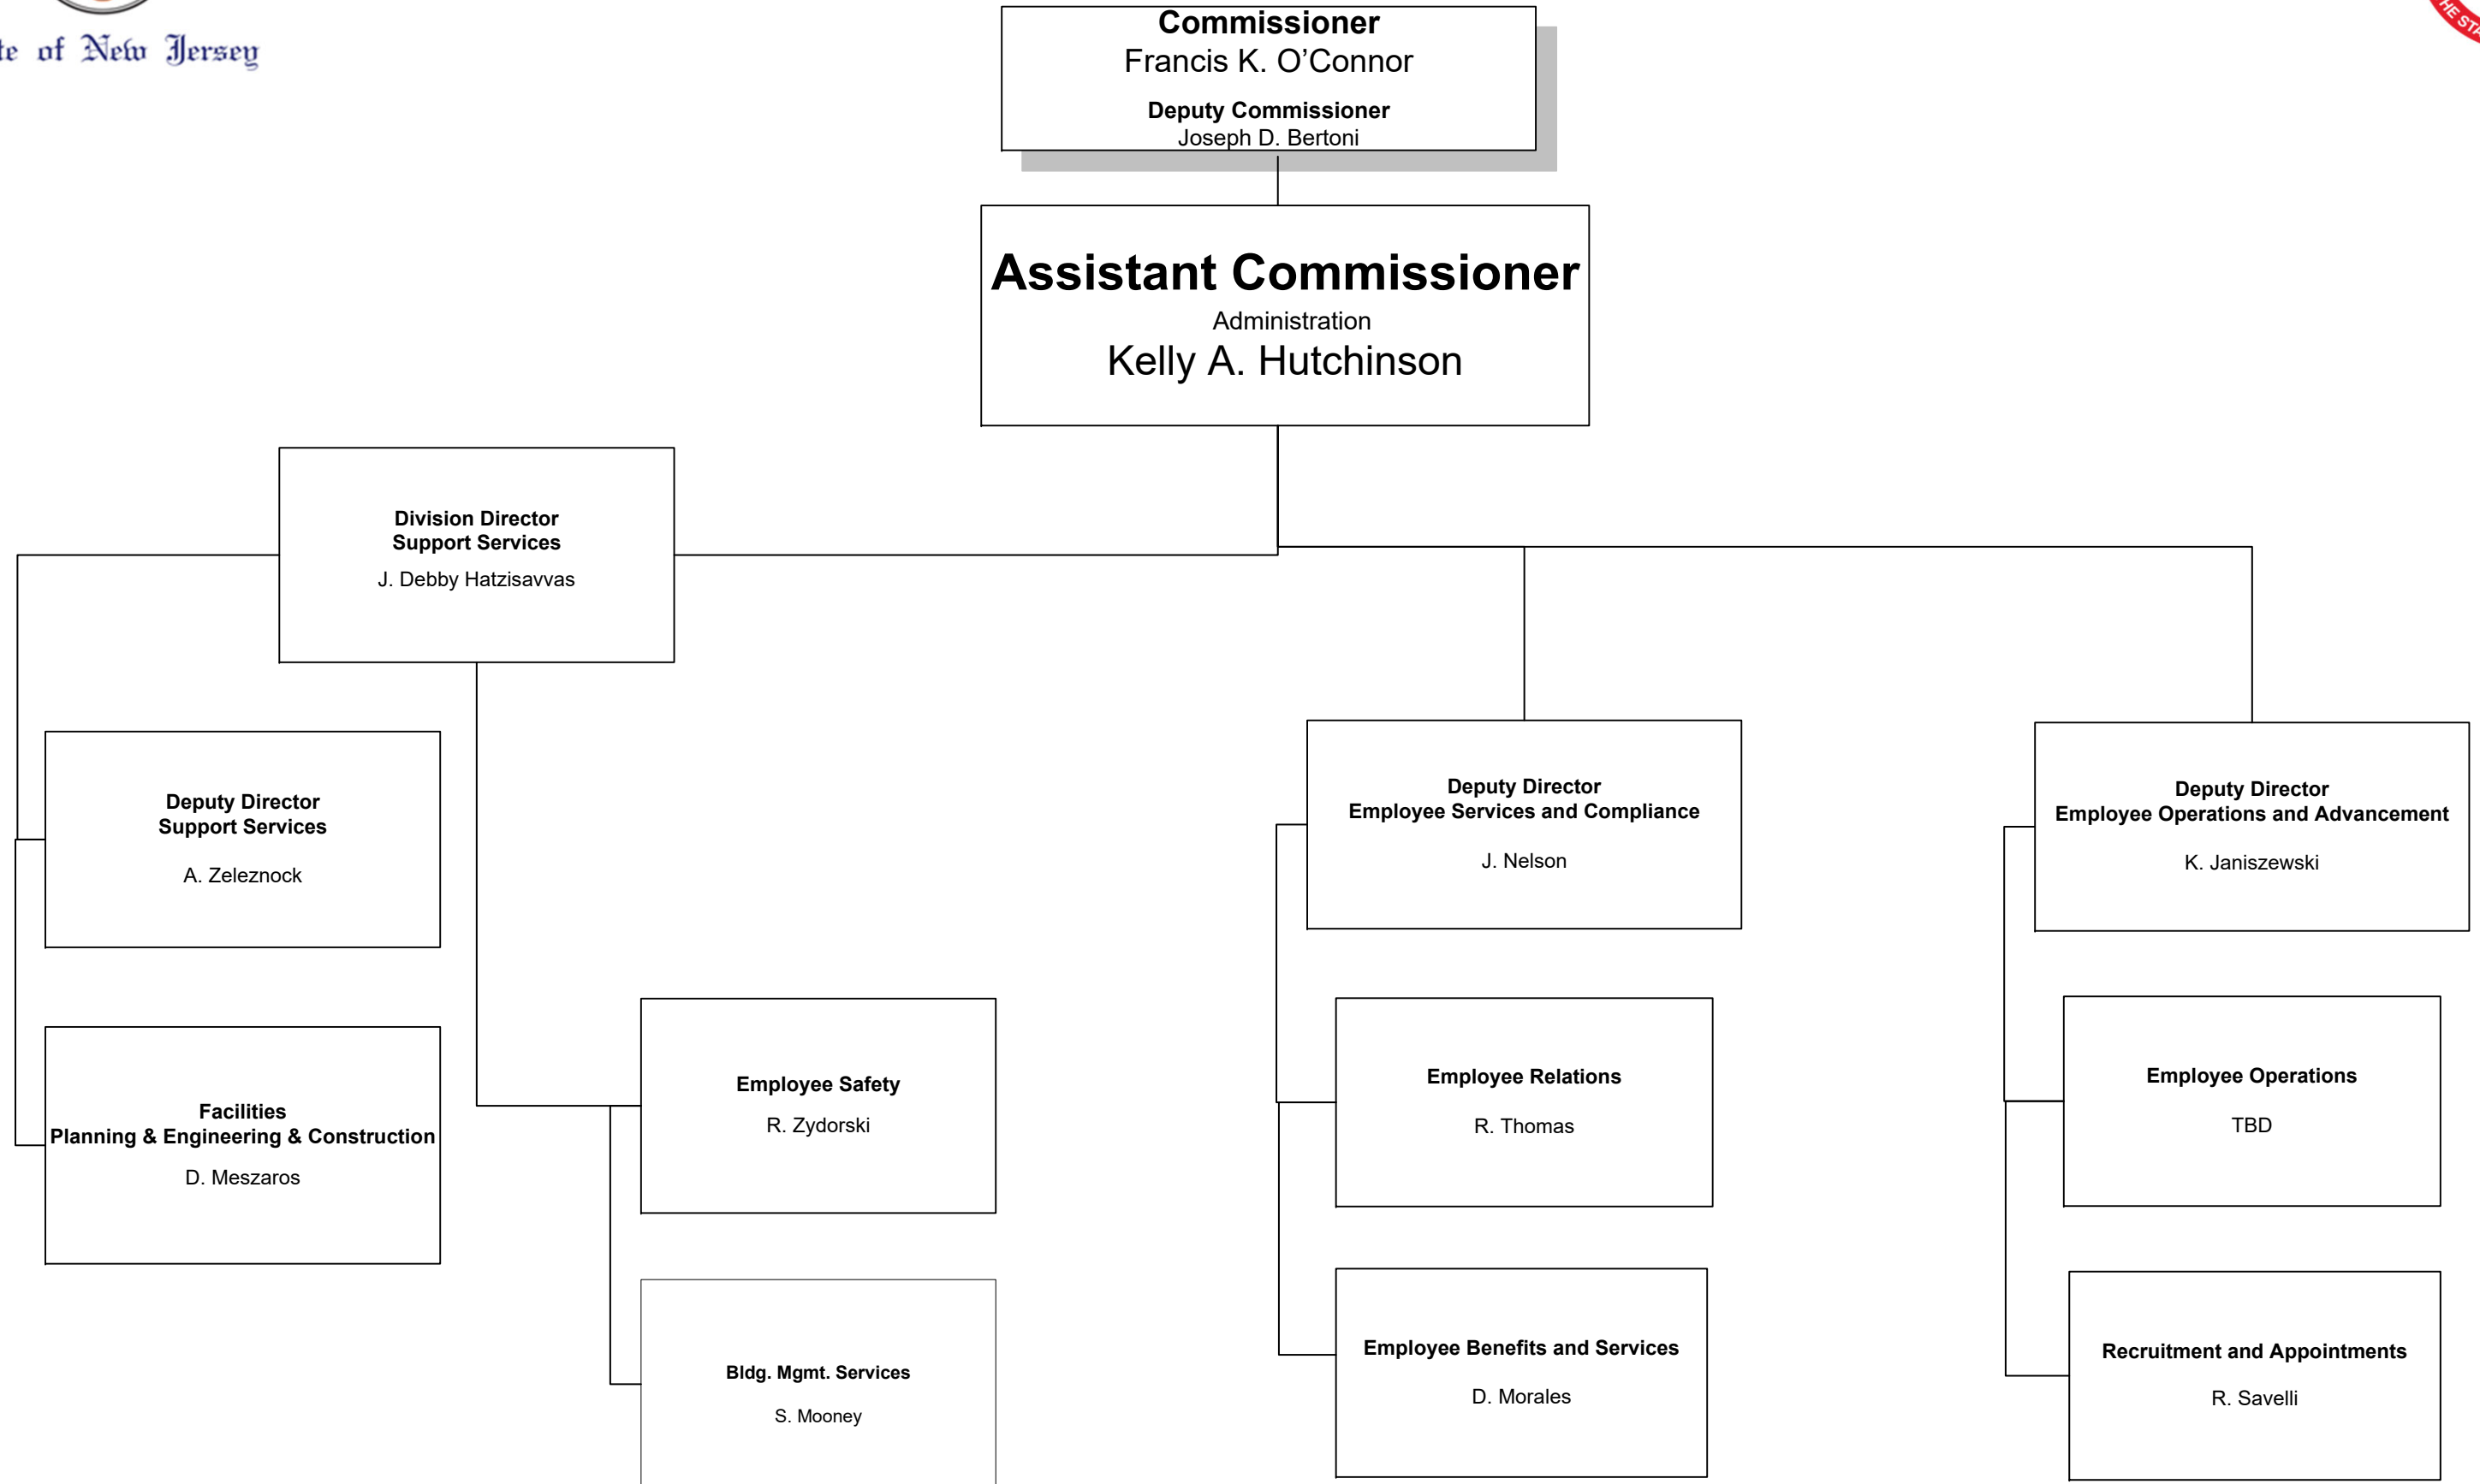

State of New Jersey

New Jersey Department of Transportation

Organization Chart

Administration