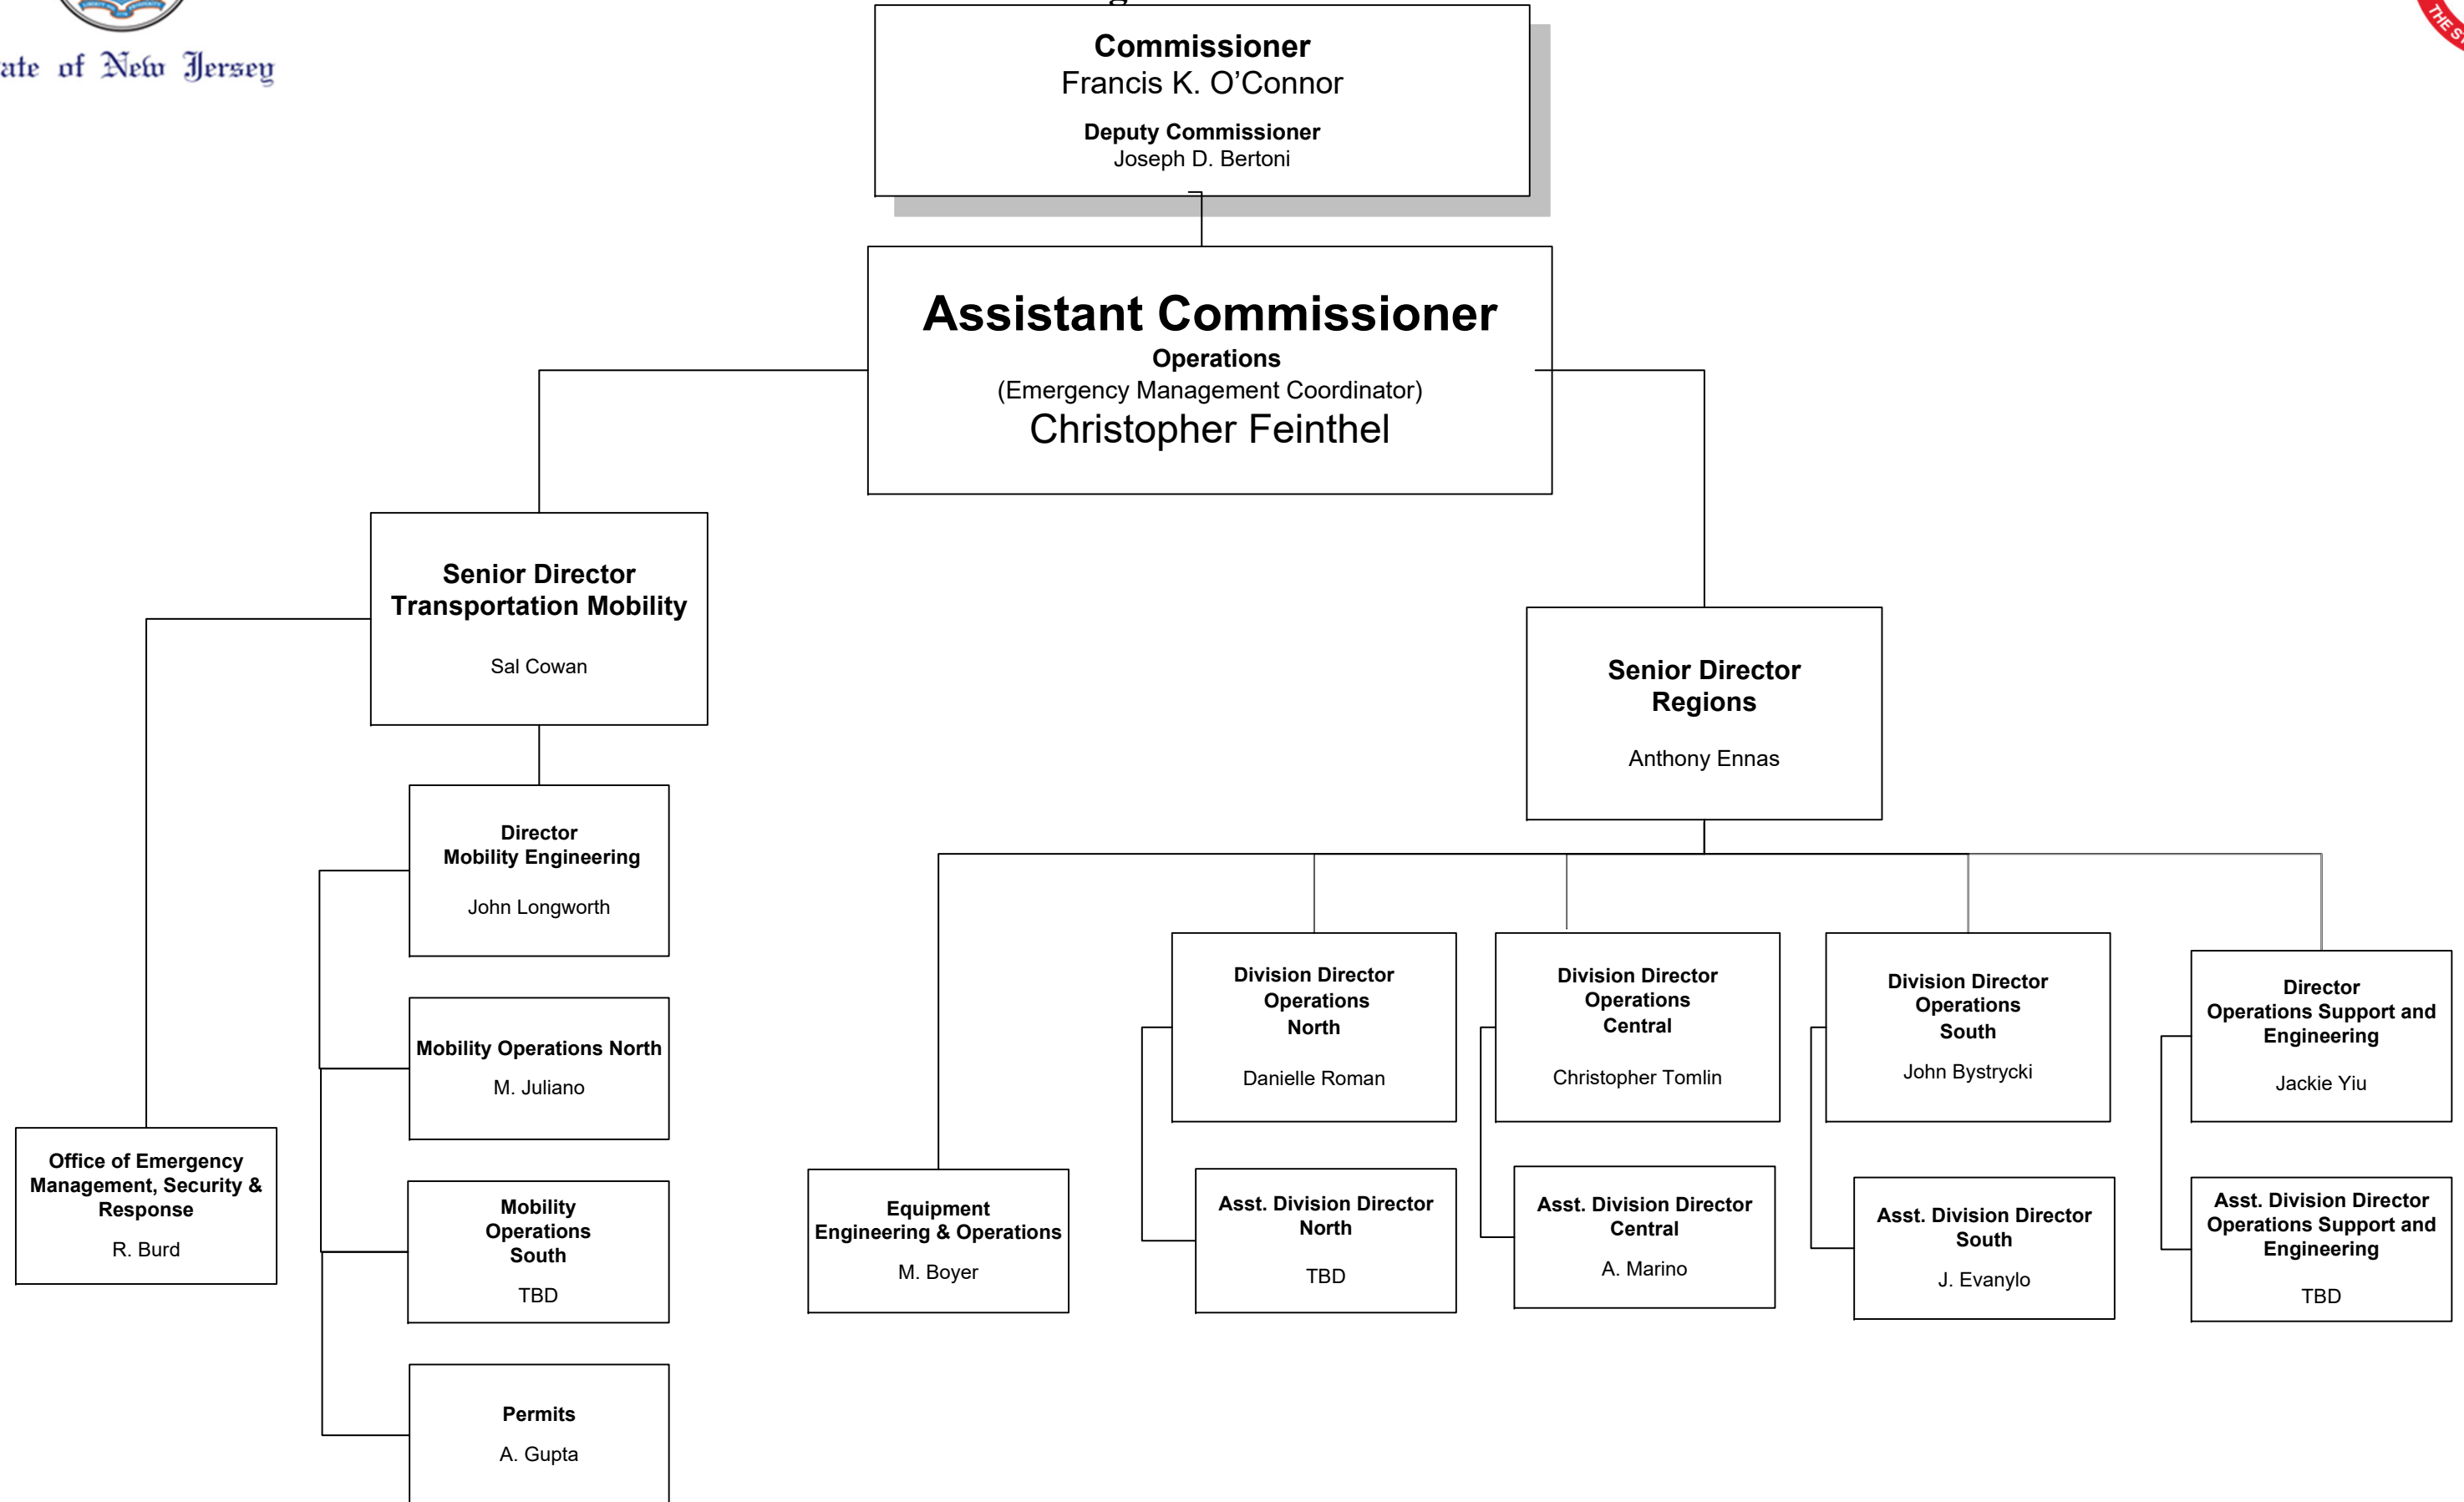

**New Jersey Department of Transportation
Organization Chart
Deputy Commissioner**

New Jersey Department of Transportation Organization Chart *Finance and Administration*

Local Resources & Community Development

New Jersey Department of Transportation
Organization Chart

State of New Jersey

Statewide Planning, Safety and Capital Investment

State of New Jersey

New Jersey Department of Transportation Organization Chart

New Jersey Department of Transportation Organization Chart

Chief of Staff

Commissioner
Francis K. O'Connor

Deputy Commissioner
Joseph D. Bertoni

Chief of Staff
Christopher Scales

Deputy Chief of Staff
Vanessa Holman