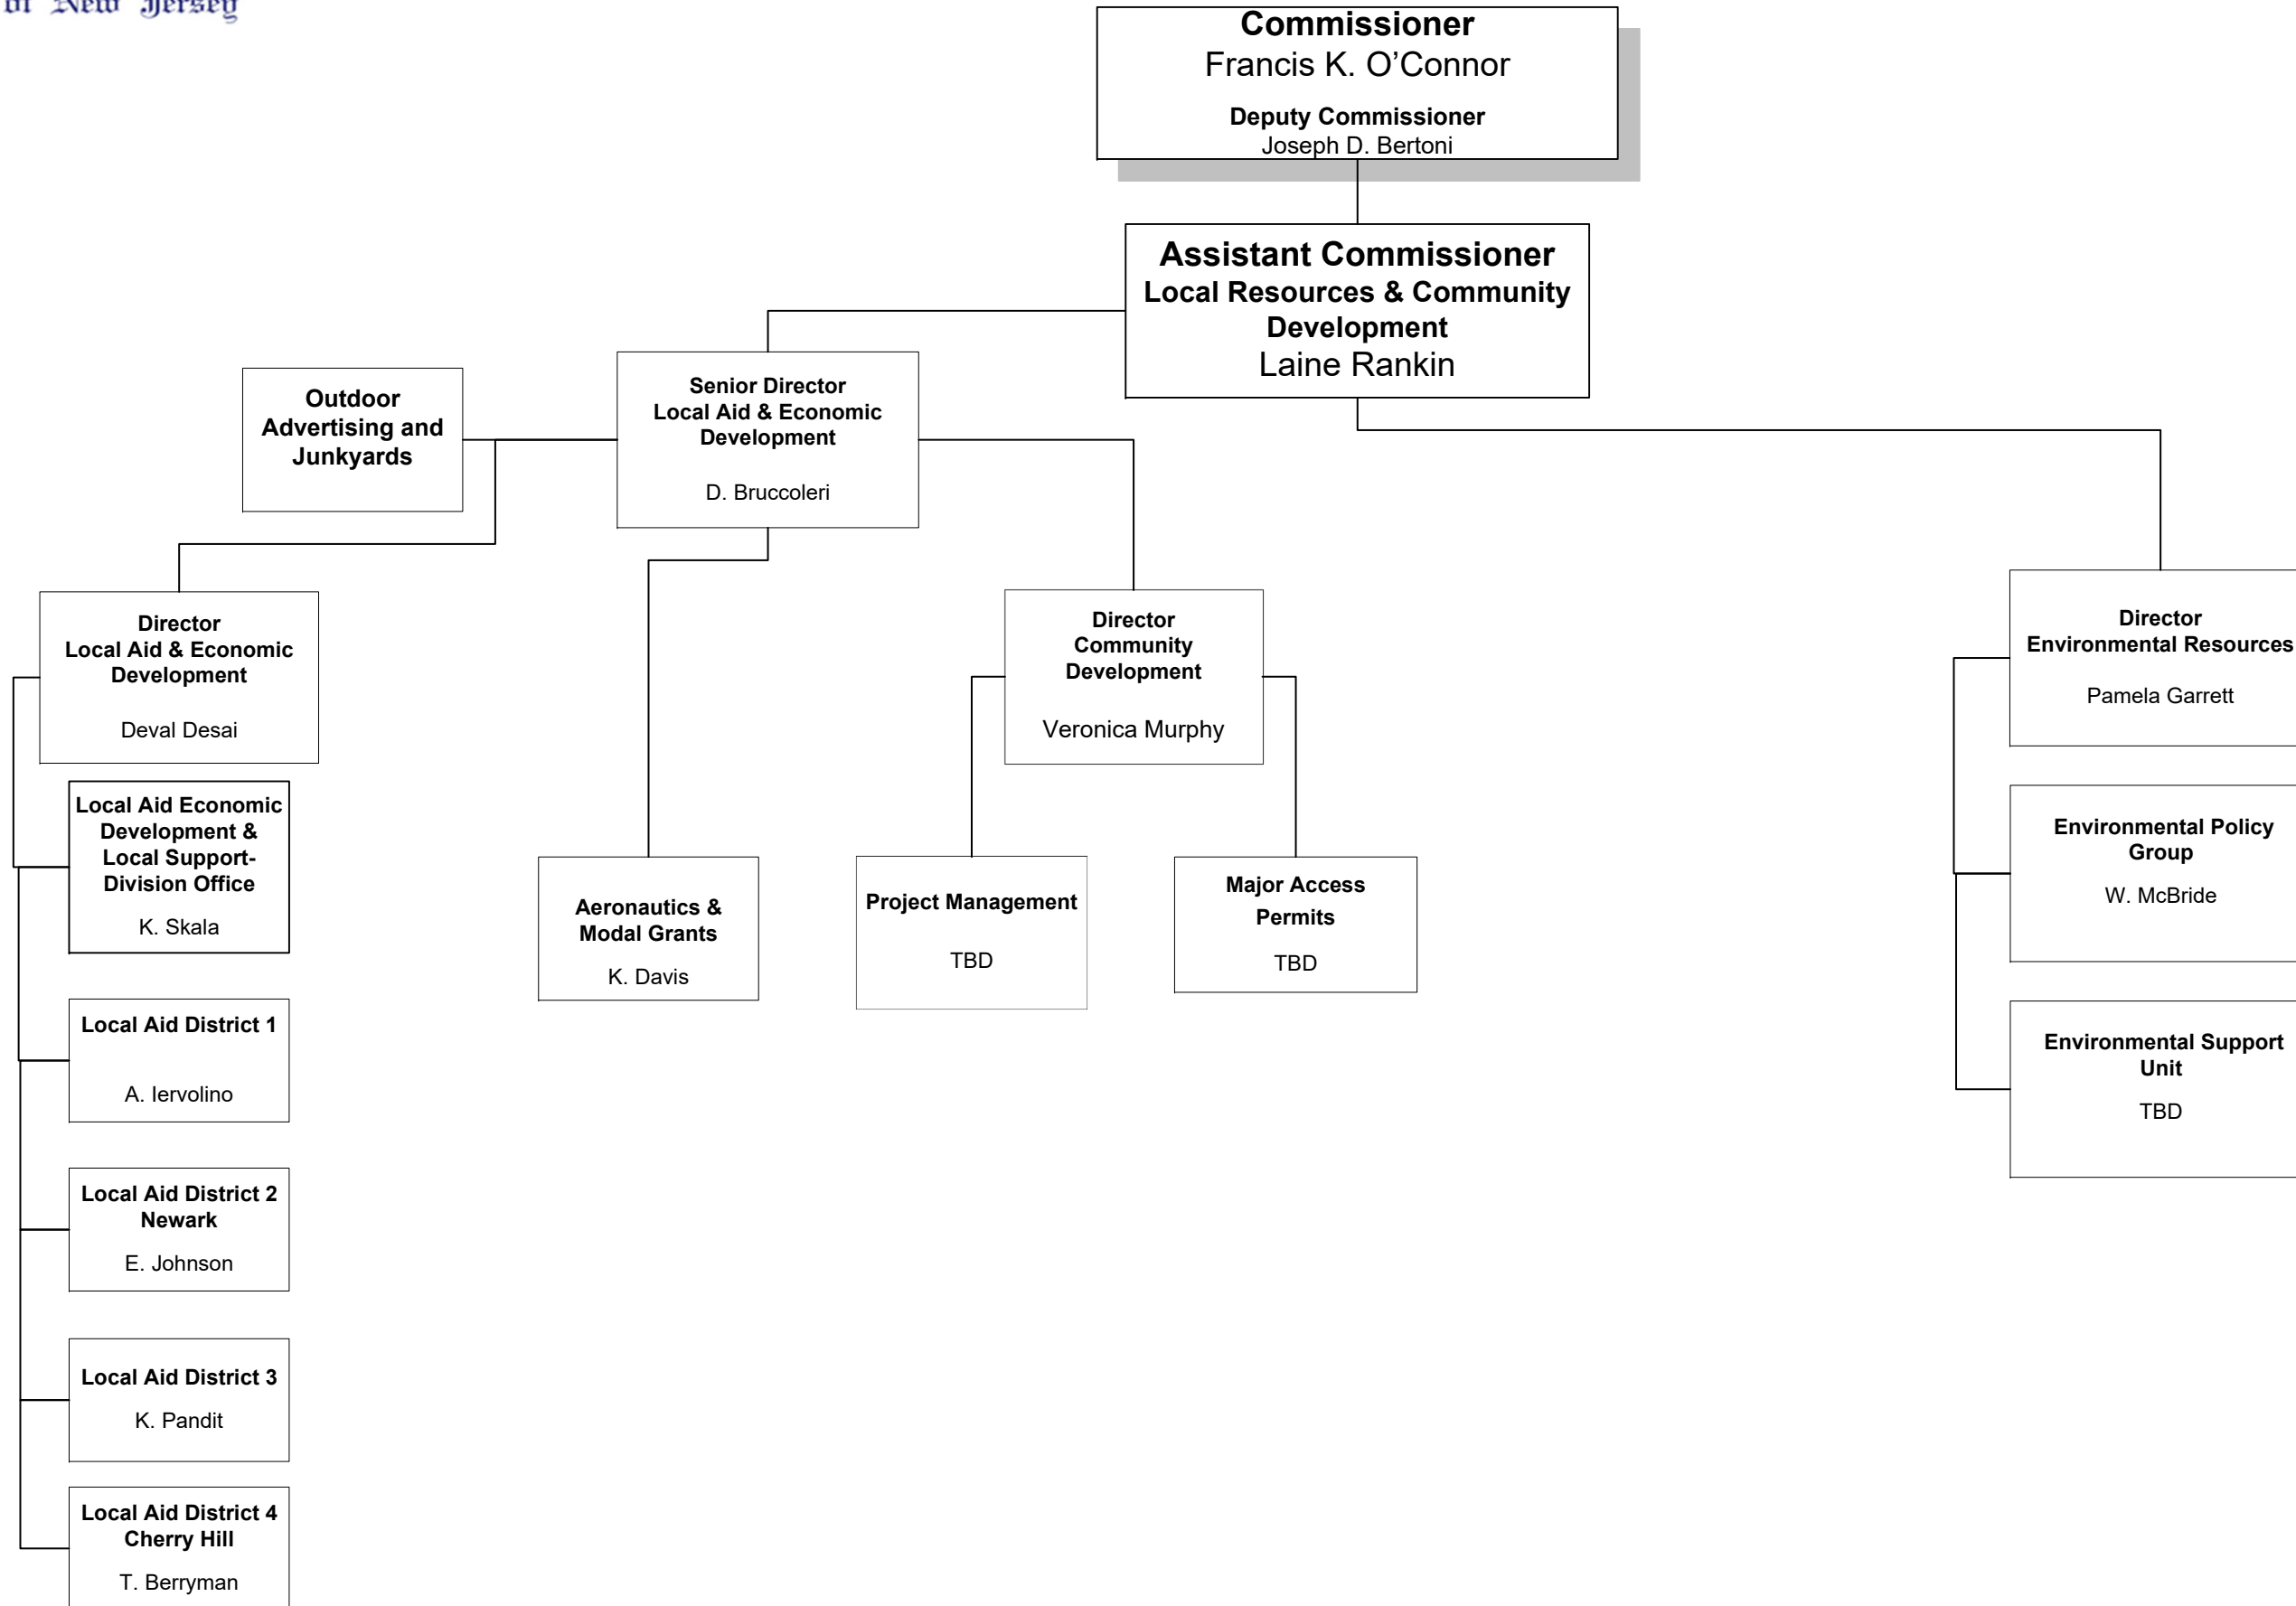

**New Jersey Department of Transportation
Organization Chart
Deputy Commissioner**

New Jersey Department of Transportation Organization Chart *Finance and Administration*

Local Resources & Community Development

New Jersey Department of Transportation
Organization Chart

State of New Jersey

Statewide Planning, Safety and Capital Investment

State of New Jersey

New Jersey Department of Transportation Organization Chart

State of New Jersey

New Jersey Department of Transportation Organization Chart Capital Program Management

State of New Jersey

New Jersey Department of Transportation

Organization Chart

Administration

State of New Jersey

New Jersey Department of Transportation Organization Chart

Chief of Staff

Commissioner
Francis K. O'Connor

Deputy Commissioner
Joseph D. Bertoni

Chief of Staff
Christopher Scales

Deputy Chief of Staff
Vanessa Holman