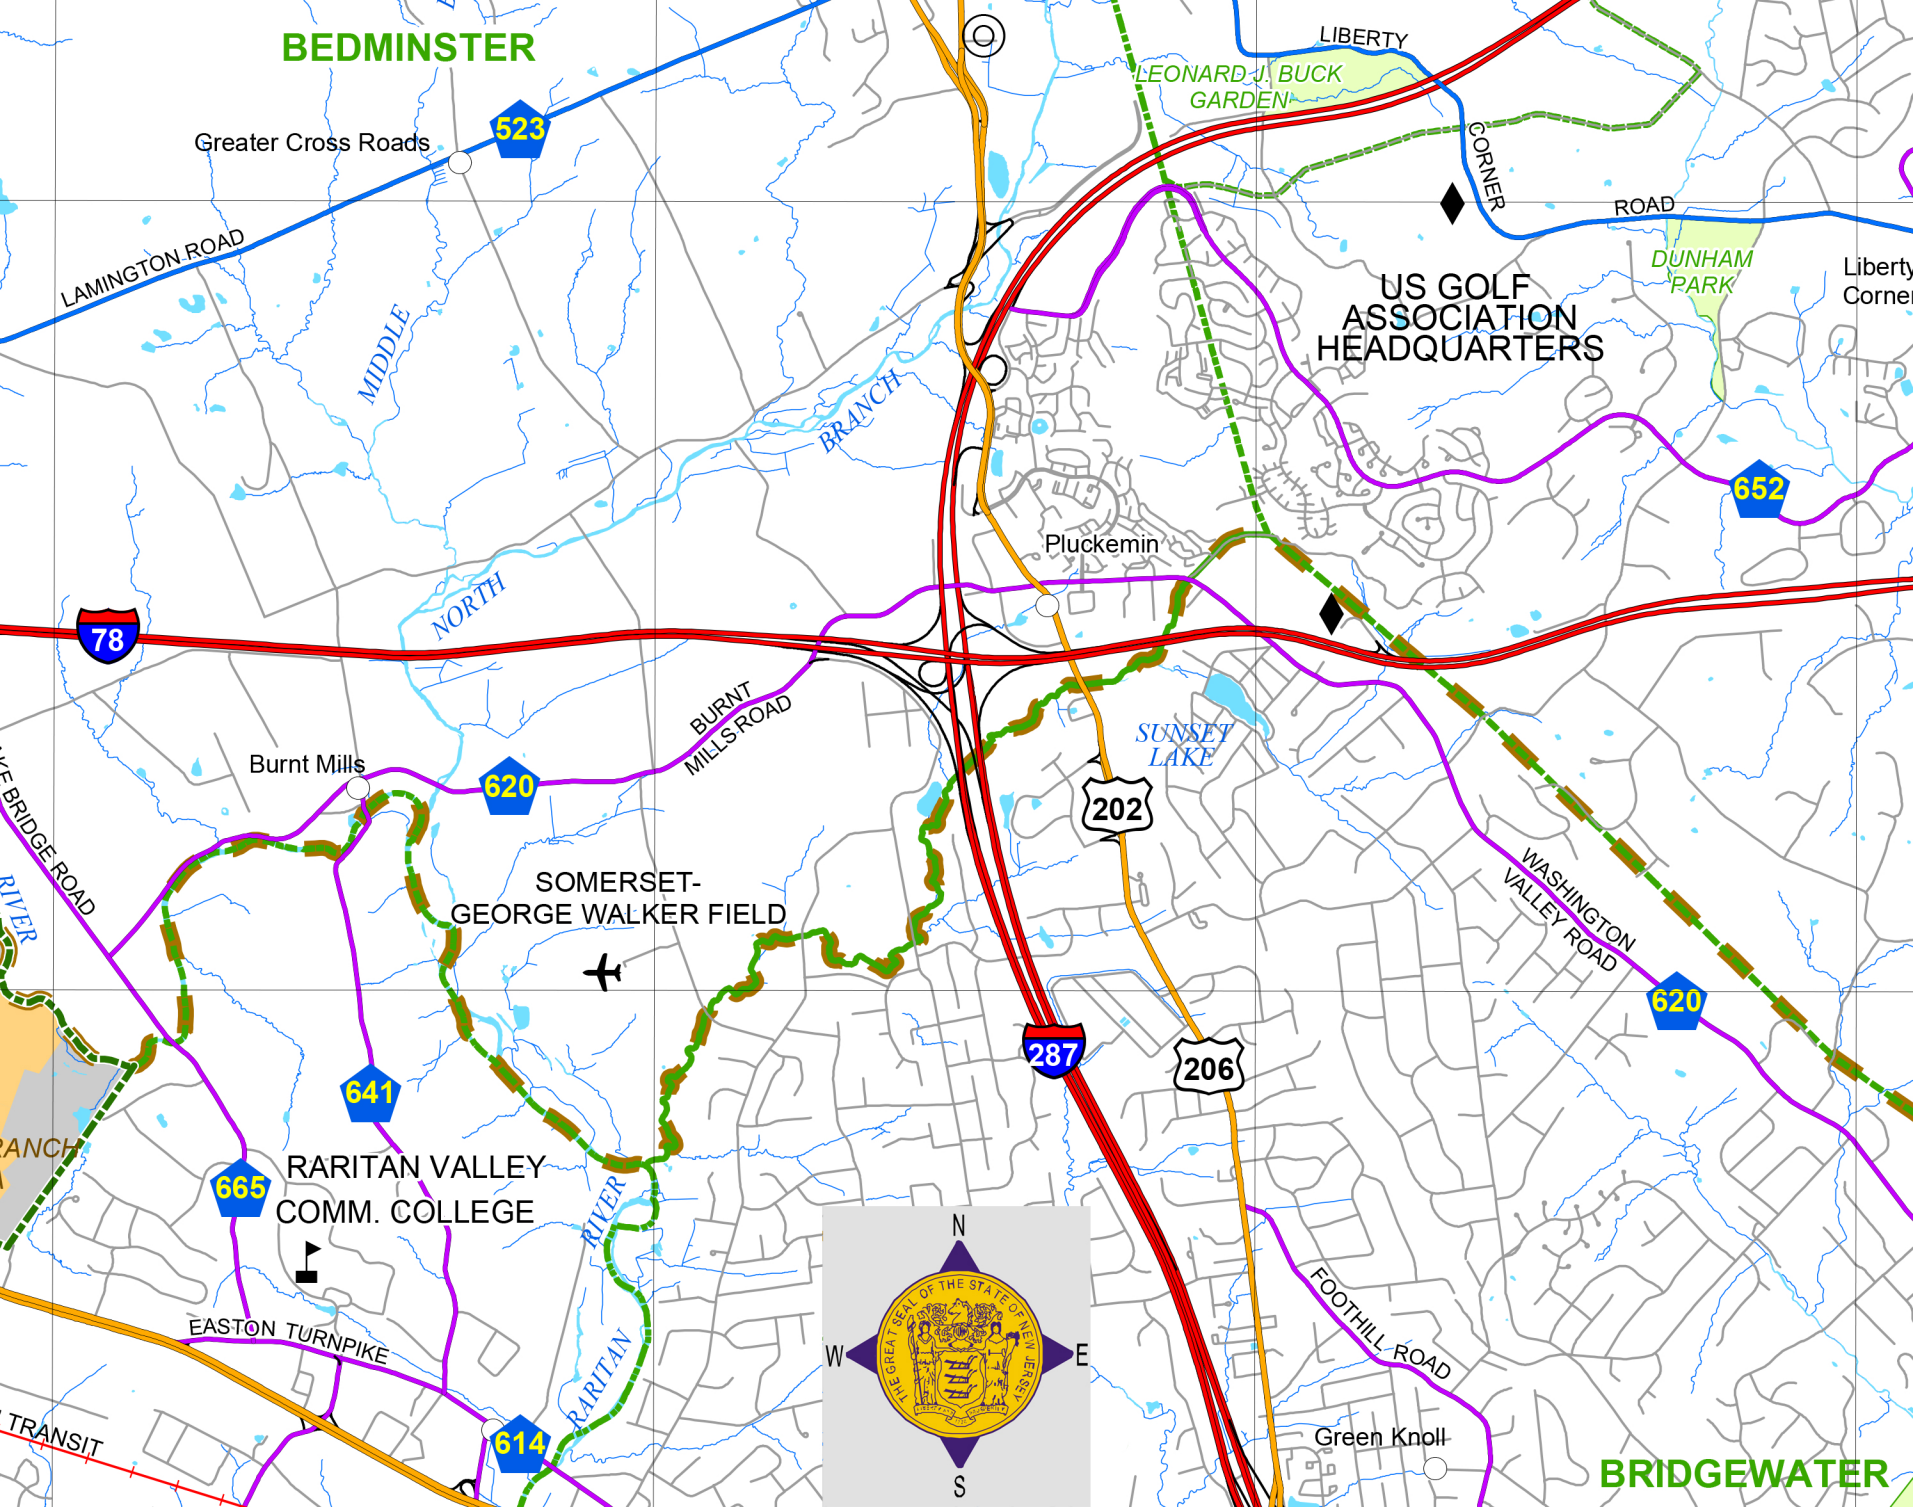

BEDMINSTER

Greater Cross Roads

523

LAMINGTON ROAD

MIDDLE

BRANCH

NORTH

LEONARD J. BUCK GARDEN

LIBERTY

CORNER

ROAD

DUNHAM PARK

Liberty Corner

US GOLF ASSOCIATION HEADQUARTERS

652

Pluckemin

BURNT MILLS ROAD

SUNSEY LAKE

Burnt Mills

620

SOMERSET-GEORGE WALKER FIELD

202

WASHINGTON VALLEY ROAD

620

641

RARITAN VALLEY COMM. COLLEGE

665

EASTON TURNPIKE

614

RARITAN RIVER

287

206

FOOTHILL ROAD

Green Knoll

BRIDGEWATER