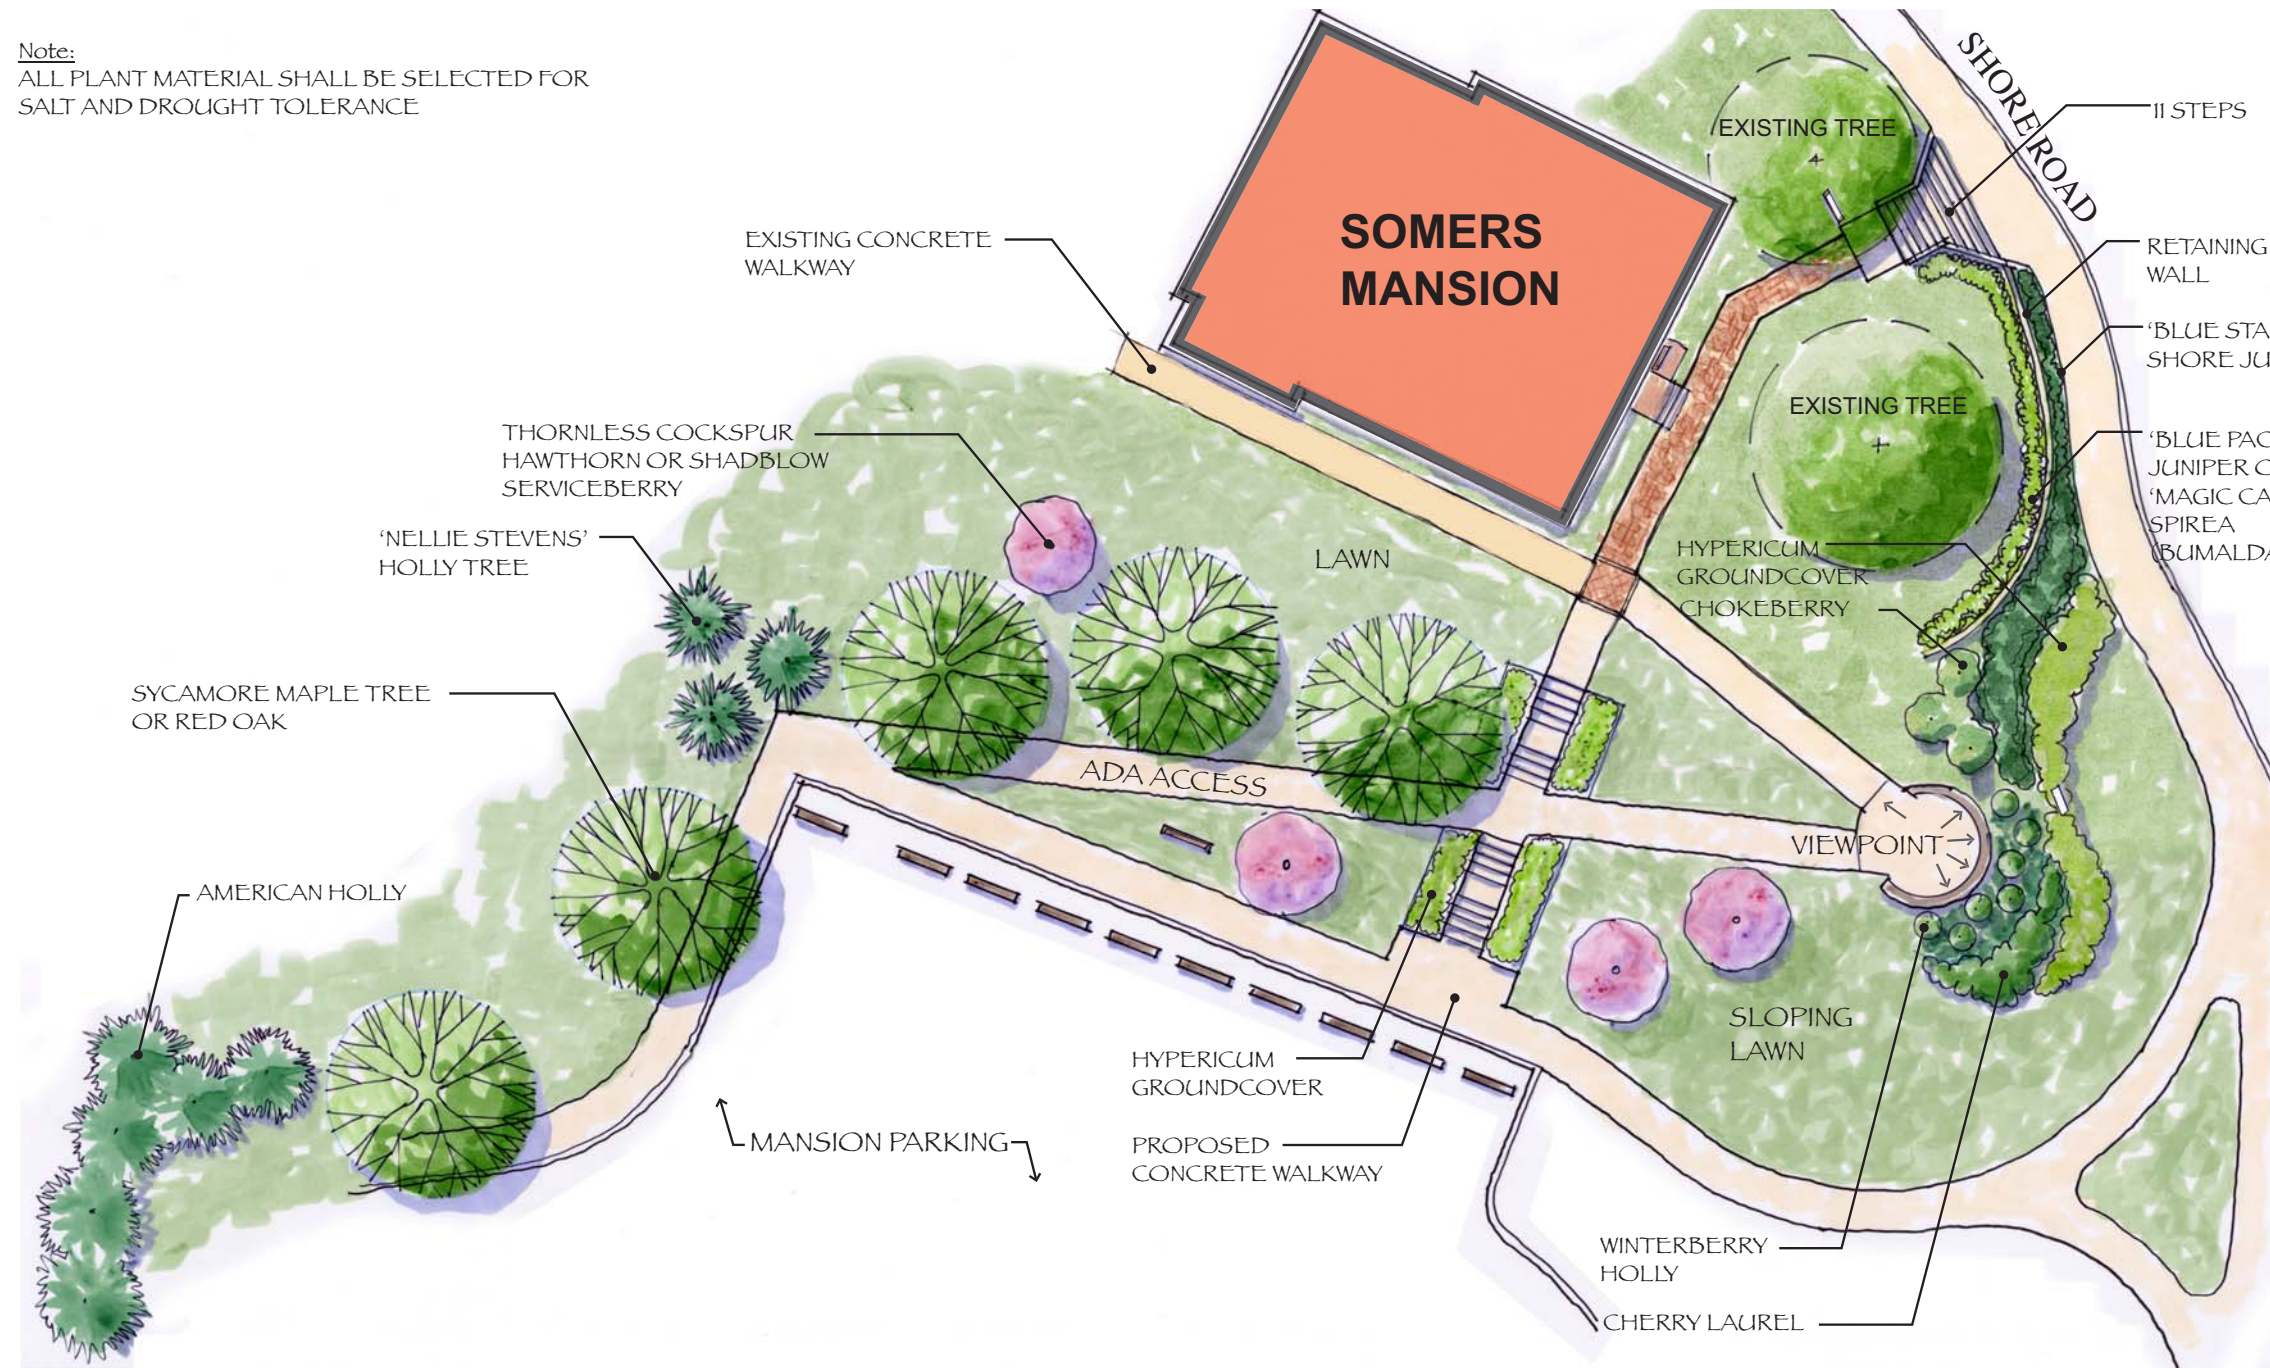

SOMERS POINT PLANTING PLAN

April 4, 2008

Somers Point, New Jersey

EXISTING CONDITIONS

Note:
ALL PLANT MATERIAL SHALL BE SELECTED FOR
SALT AND DROUGHT TOLERANCE

SPRING

VIBURNUM

VIBURNUM

SUMMER

HYPERICUM

SPIREA

JUNIPER

FALL

FALL FOLIAGE

VIBURNUM

WINTER

HAWTHORN

HOLLY

WINTERBERRY