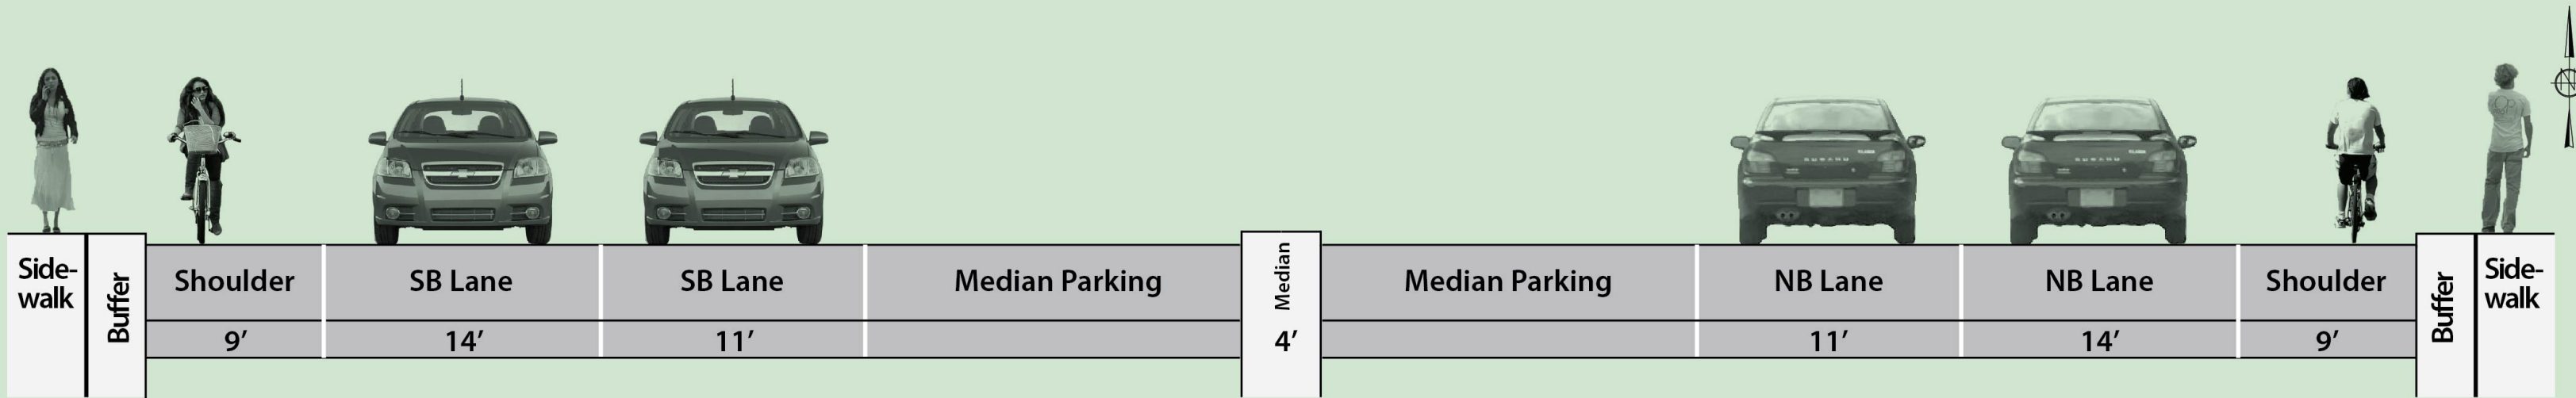

# Route 35 MP 0.0 - 4.0

Berkeley Twp, Seaside Park Boro, Seaside Heights Boro, Toms River Twp