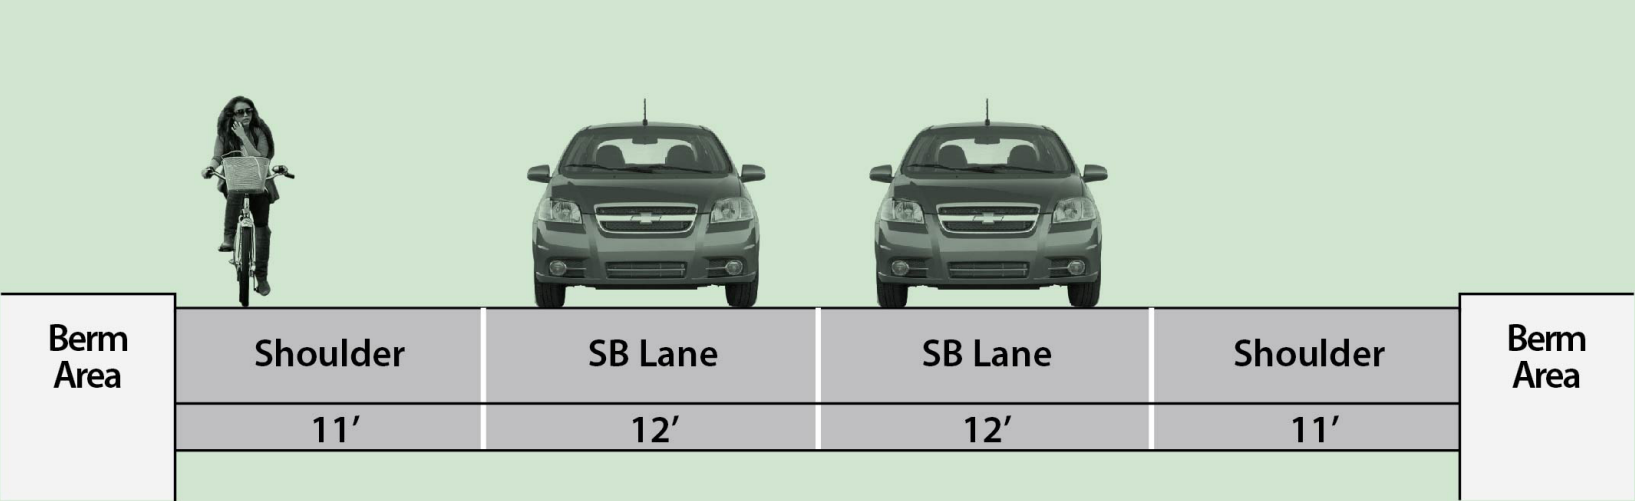

Route 35 MP 4.0 - 9.0 - Southbound

Toms River Twp., Lavallette Boro, Brick Twp.