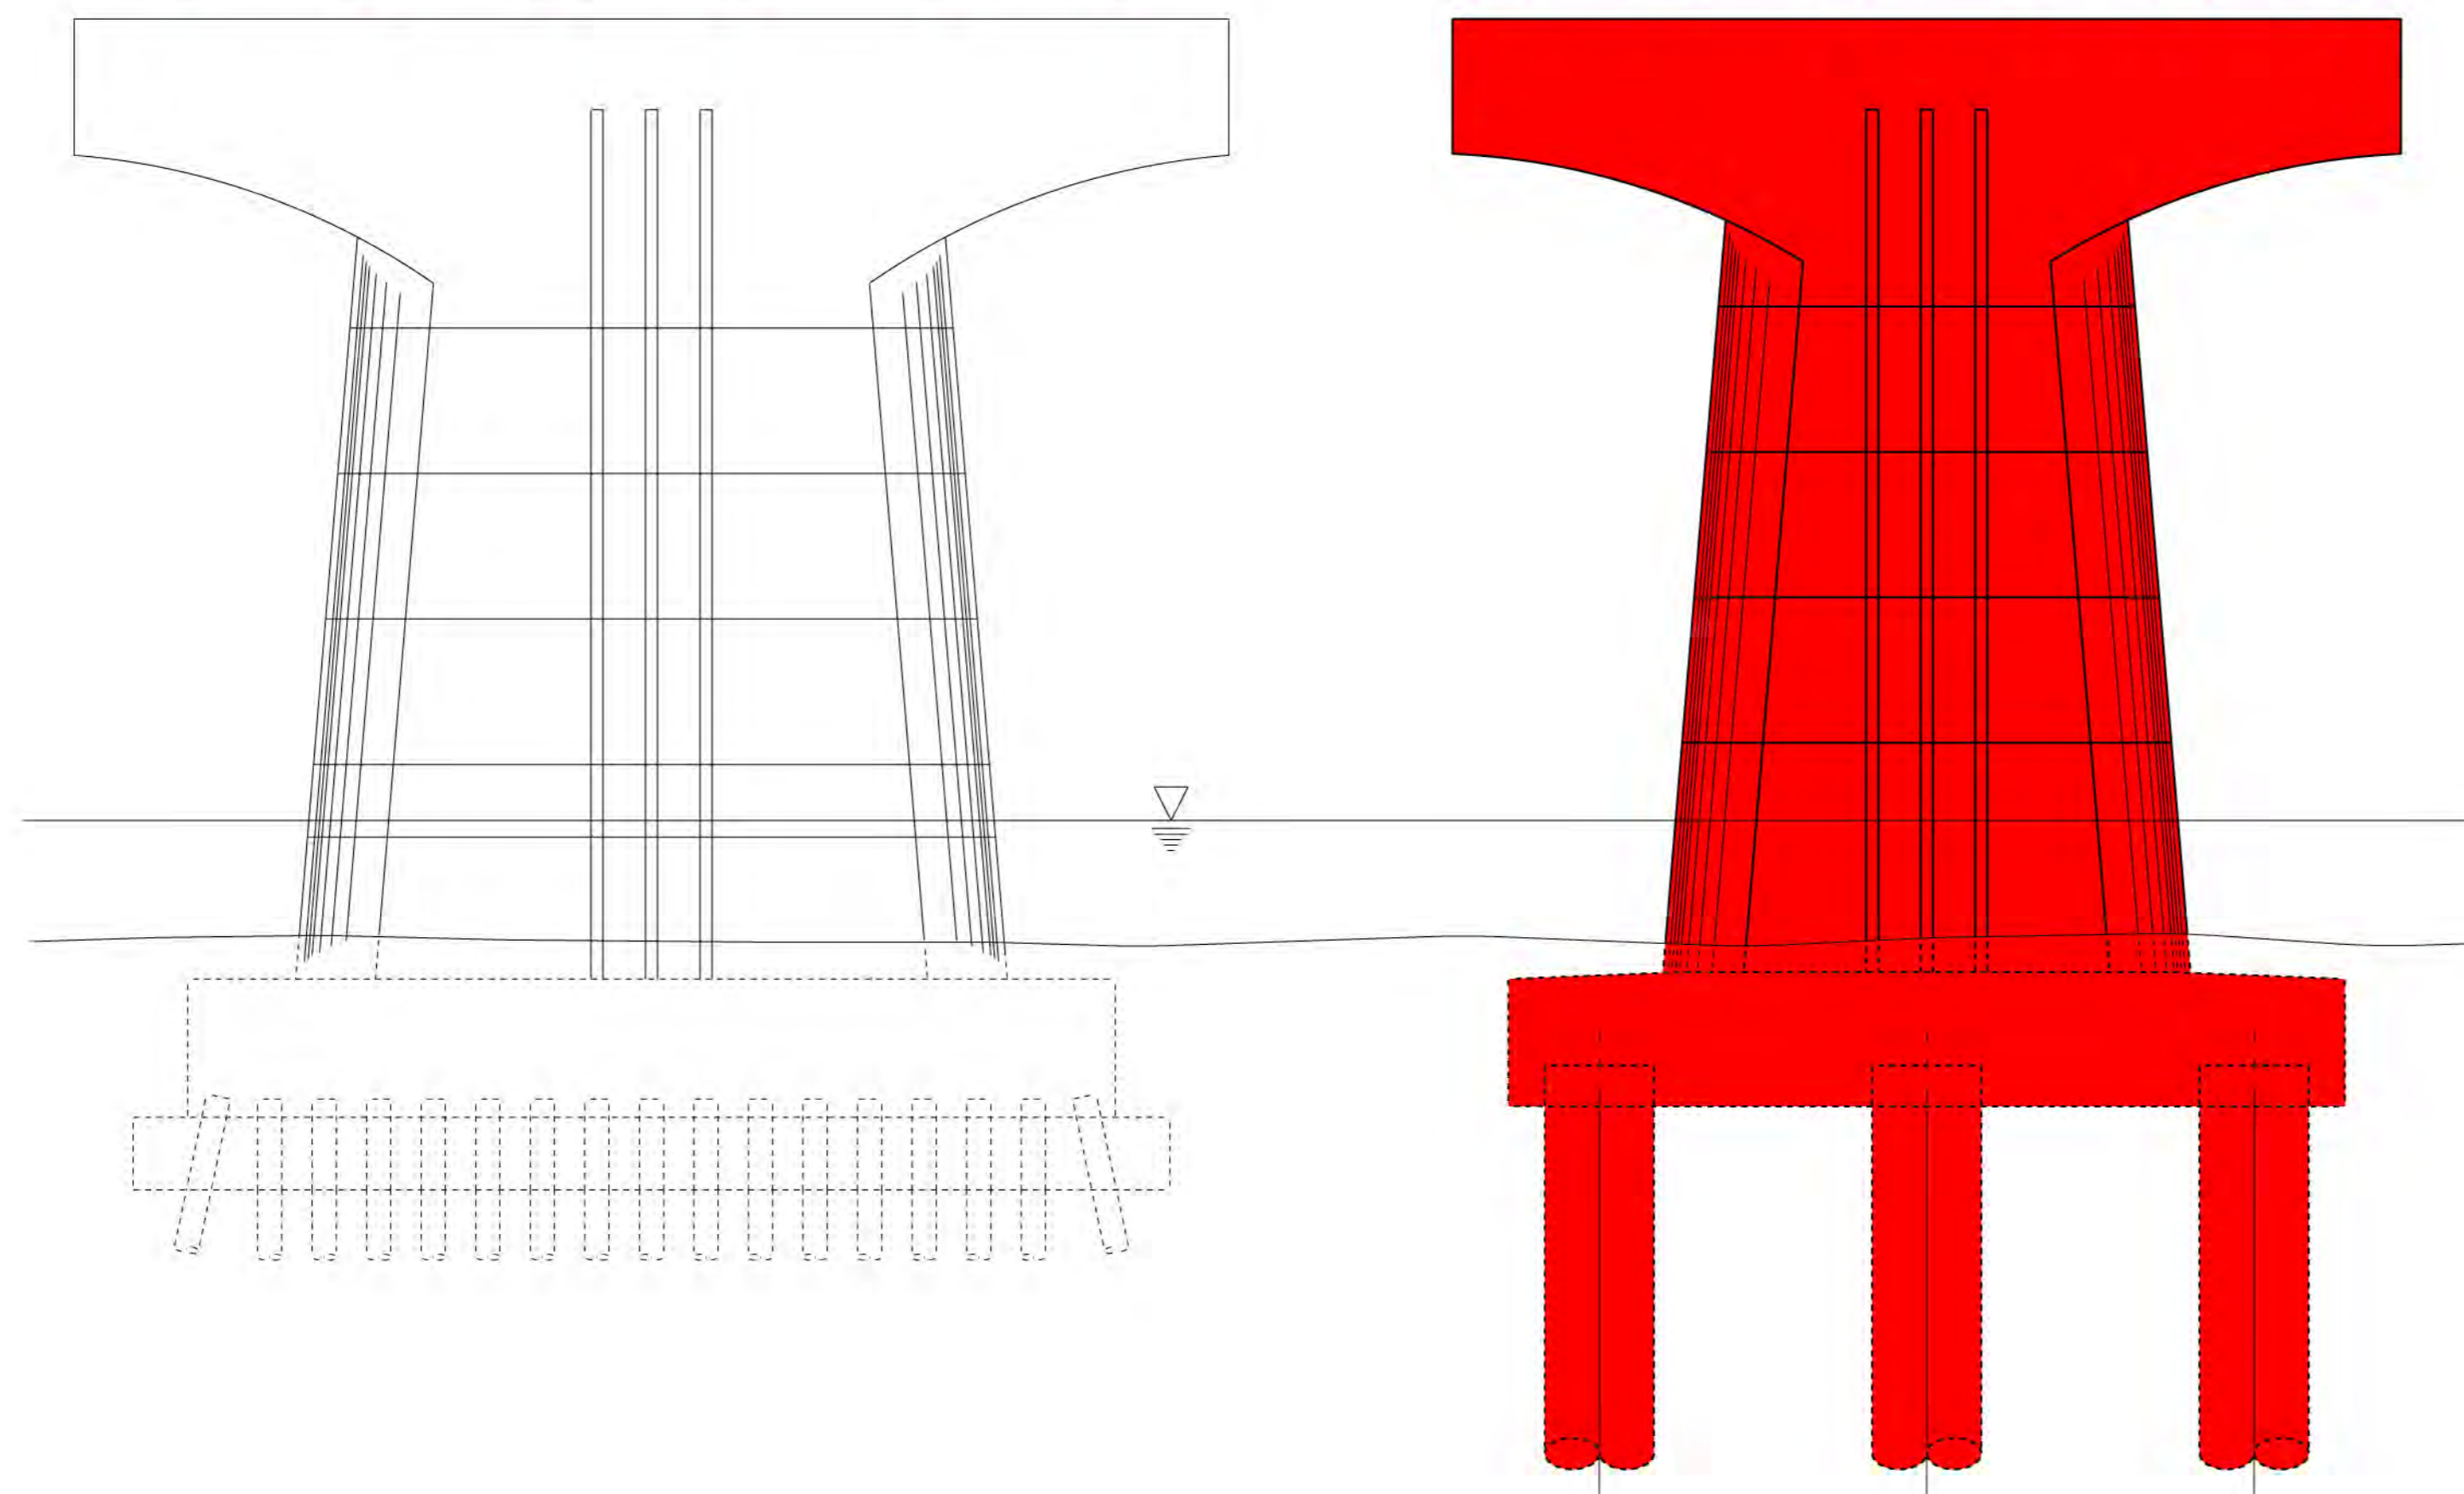

**PROPOSED TRESTLE BRIDGES**  
(LOOKING EAST)

**PROPOSED BAY BRIDGES**  
(LOOKING EAST)

**Route 72 Manahawkin Bay Bridge**  
Township of Stafford – Borough of Ship Bottom