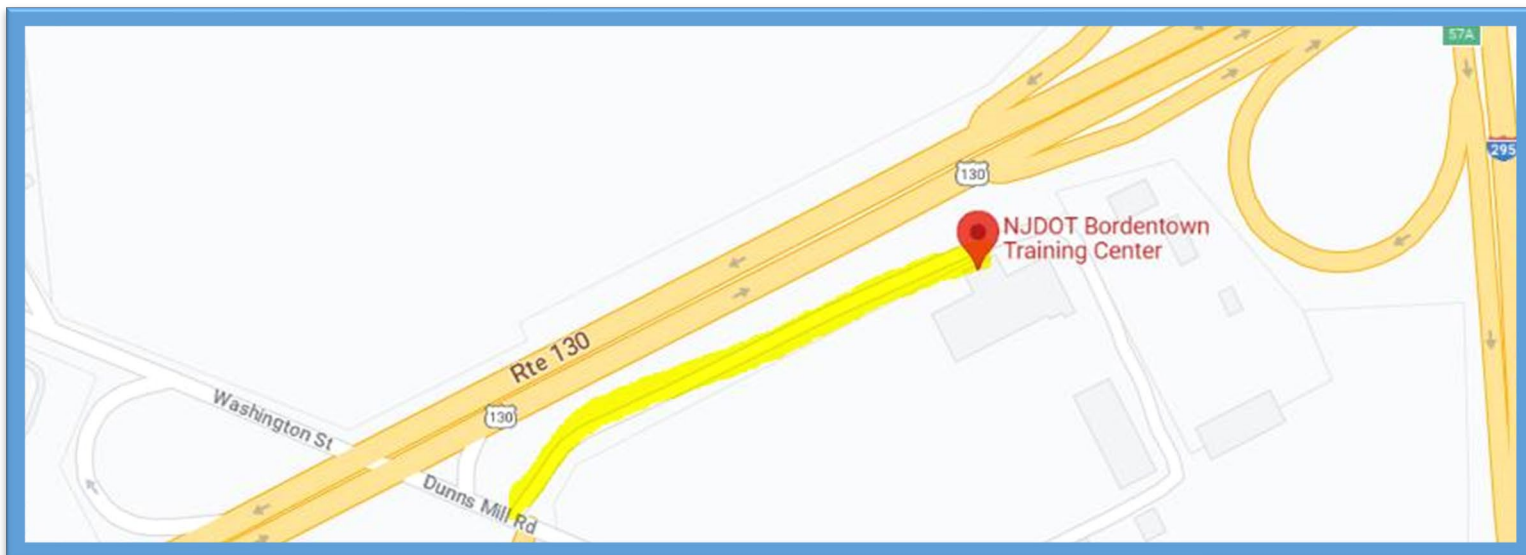

Address/Directions

391 Rt 130
Bordentown NJ 08505

** Please note that the facility cannot be accessed directly from Rt 130. Our driveway is off Dunns Mill Road.*

The following link is for a Google Map pin to our location.

<https://goo.gl/maps/bALaW8KijttqLxJn7>

** If using GPS, and not using the pin above, enter 110 Dunns Mill Road, Bordentown NJ 08505. This will bring you the entrance of our driveway.*

From I-295S:

Take Exit 57A-57B to merge onto US-130 S toward Burlington. Merge onto US-130 S. Slight right toward Lockwood Ave/Washington St. Turn right onto Lockwood Ave/Washington St. Turn left immediately after crossing US-130 S.

From I-295N:

Take Exit 56. Turn left on Rising Sun Rd. Turn right onto Bordentown Hedding Rd/Hedding Rd. Turn left on Dunns Mill Road. Turn right (before the light at US-130).

From NJ Turnpike:

Take Exit 7 to merge onto US 206 N.

From US-206:

Take Dunns Mill Road for 0.9 miles. Turn right (before the light at US-130).