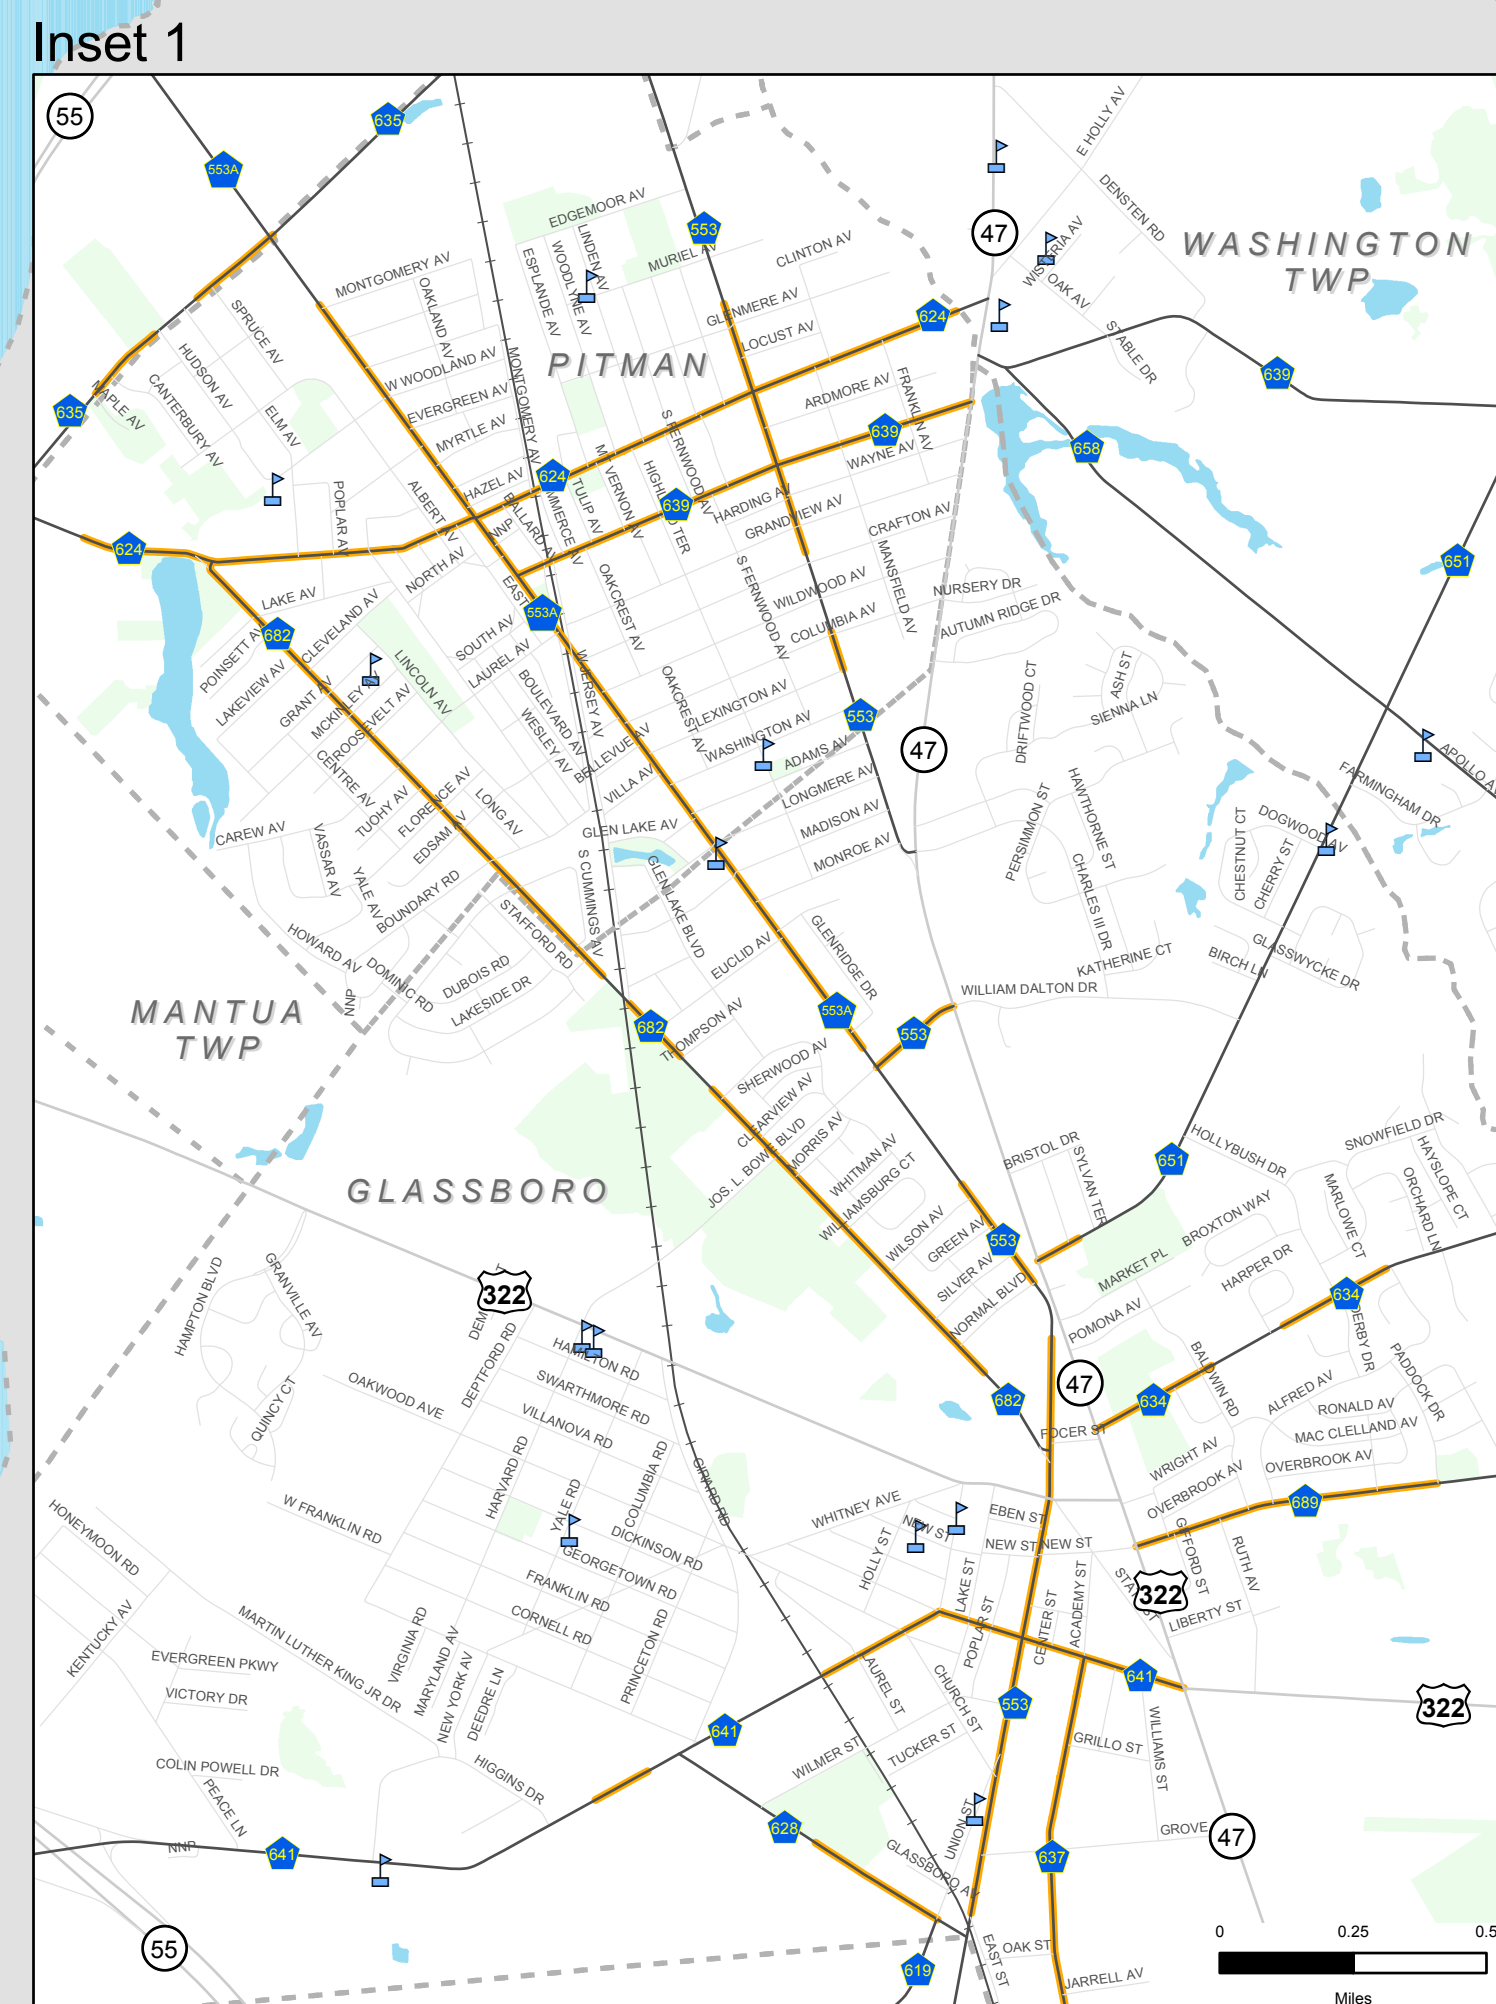

Sidewalks, Paths and Bike Lanes
 Along County Roads
 Gloucester County, New Jersey
 County Road Sidewalk Inventory Project
 October 2008

COMMONWEALTH OF
 PENNSYLVANIA

STATE OF
 DELAWARE

CAMDEN
 COUNTY

SALEM
 COUNTY

ATLANTIC
 COUNTY

Data collected between July 2006 - September 2007