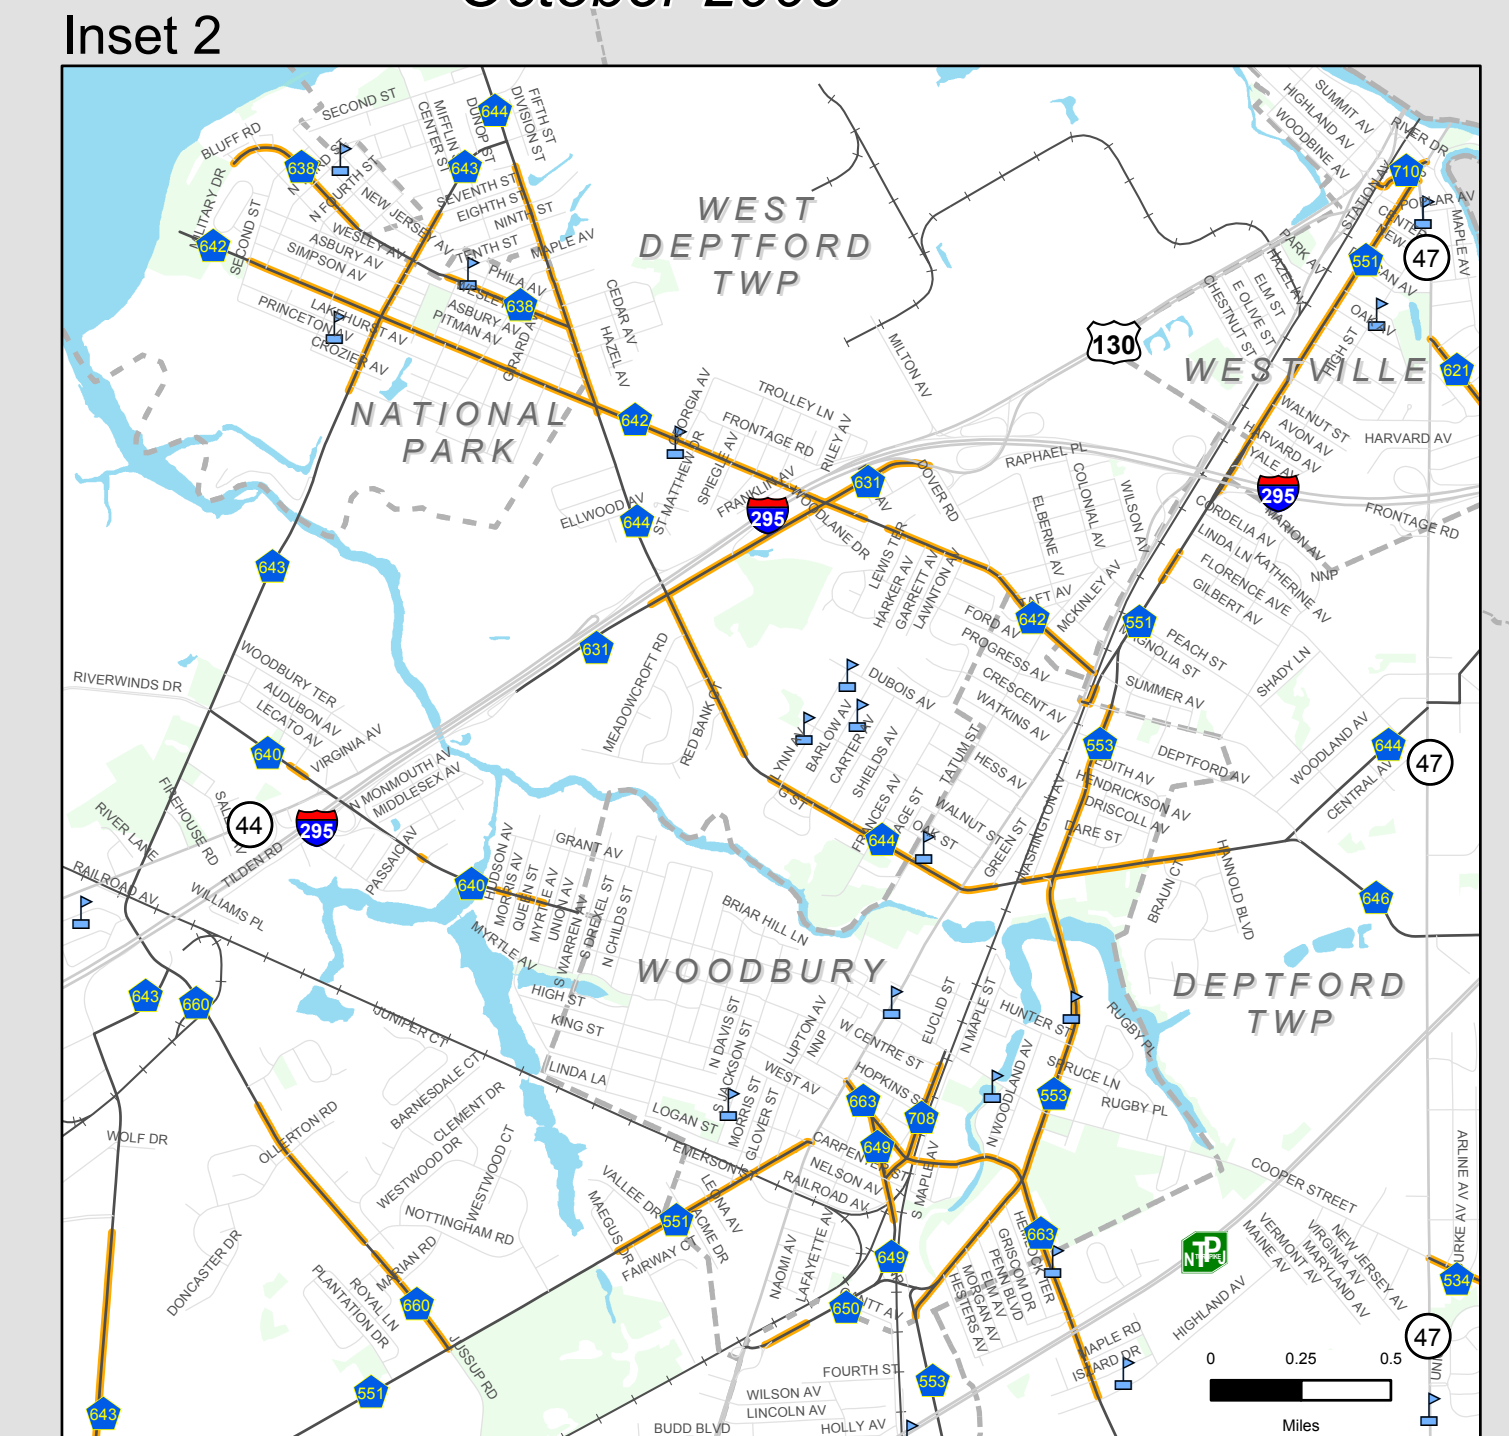

Sidewalks, Paths and Bike Lanes
 Along County Roads
 Gloucester County, New Jersey
 County Road Sidewalk Inventory Project
 October 2008

COMMONWEALTH OF
 PENNSYLVANIA

STATE OF
 DELAWARE

CAMDEN
 COUNTY

SALEM
 COUNTY

ATLANTIC
 COUNTY

Data collected between July 2006 - September 2007