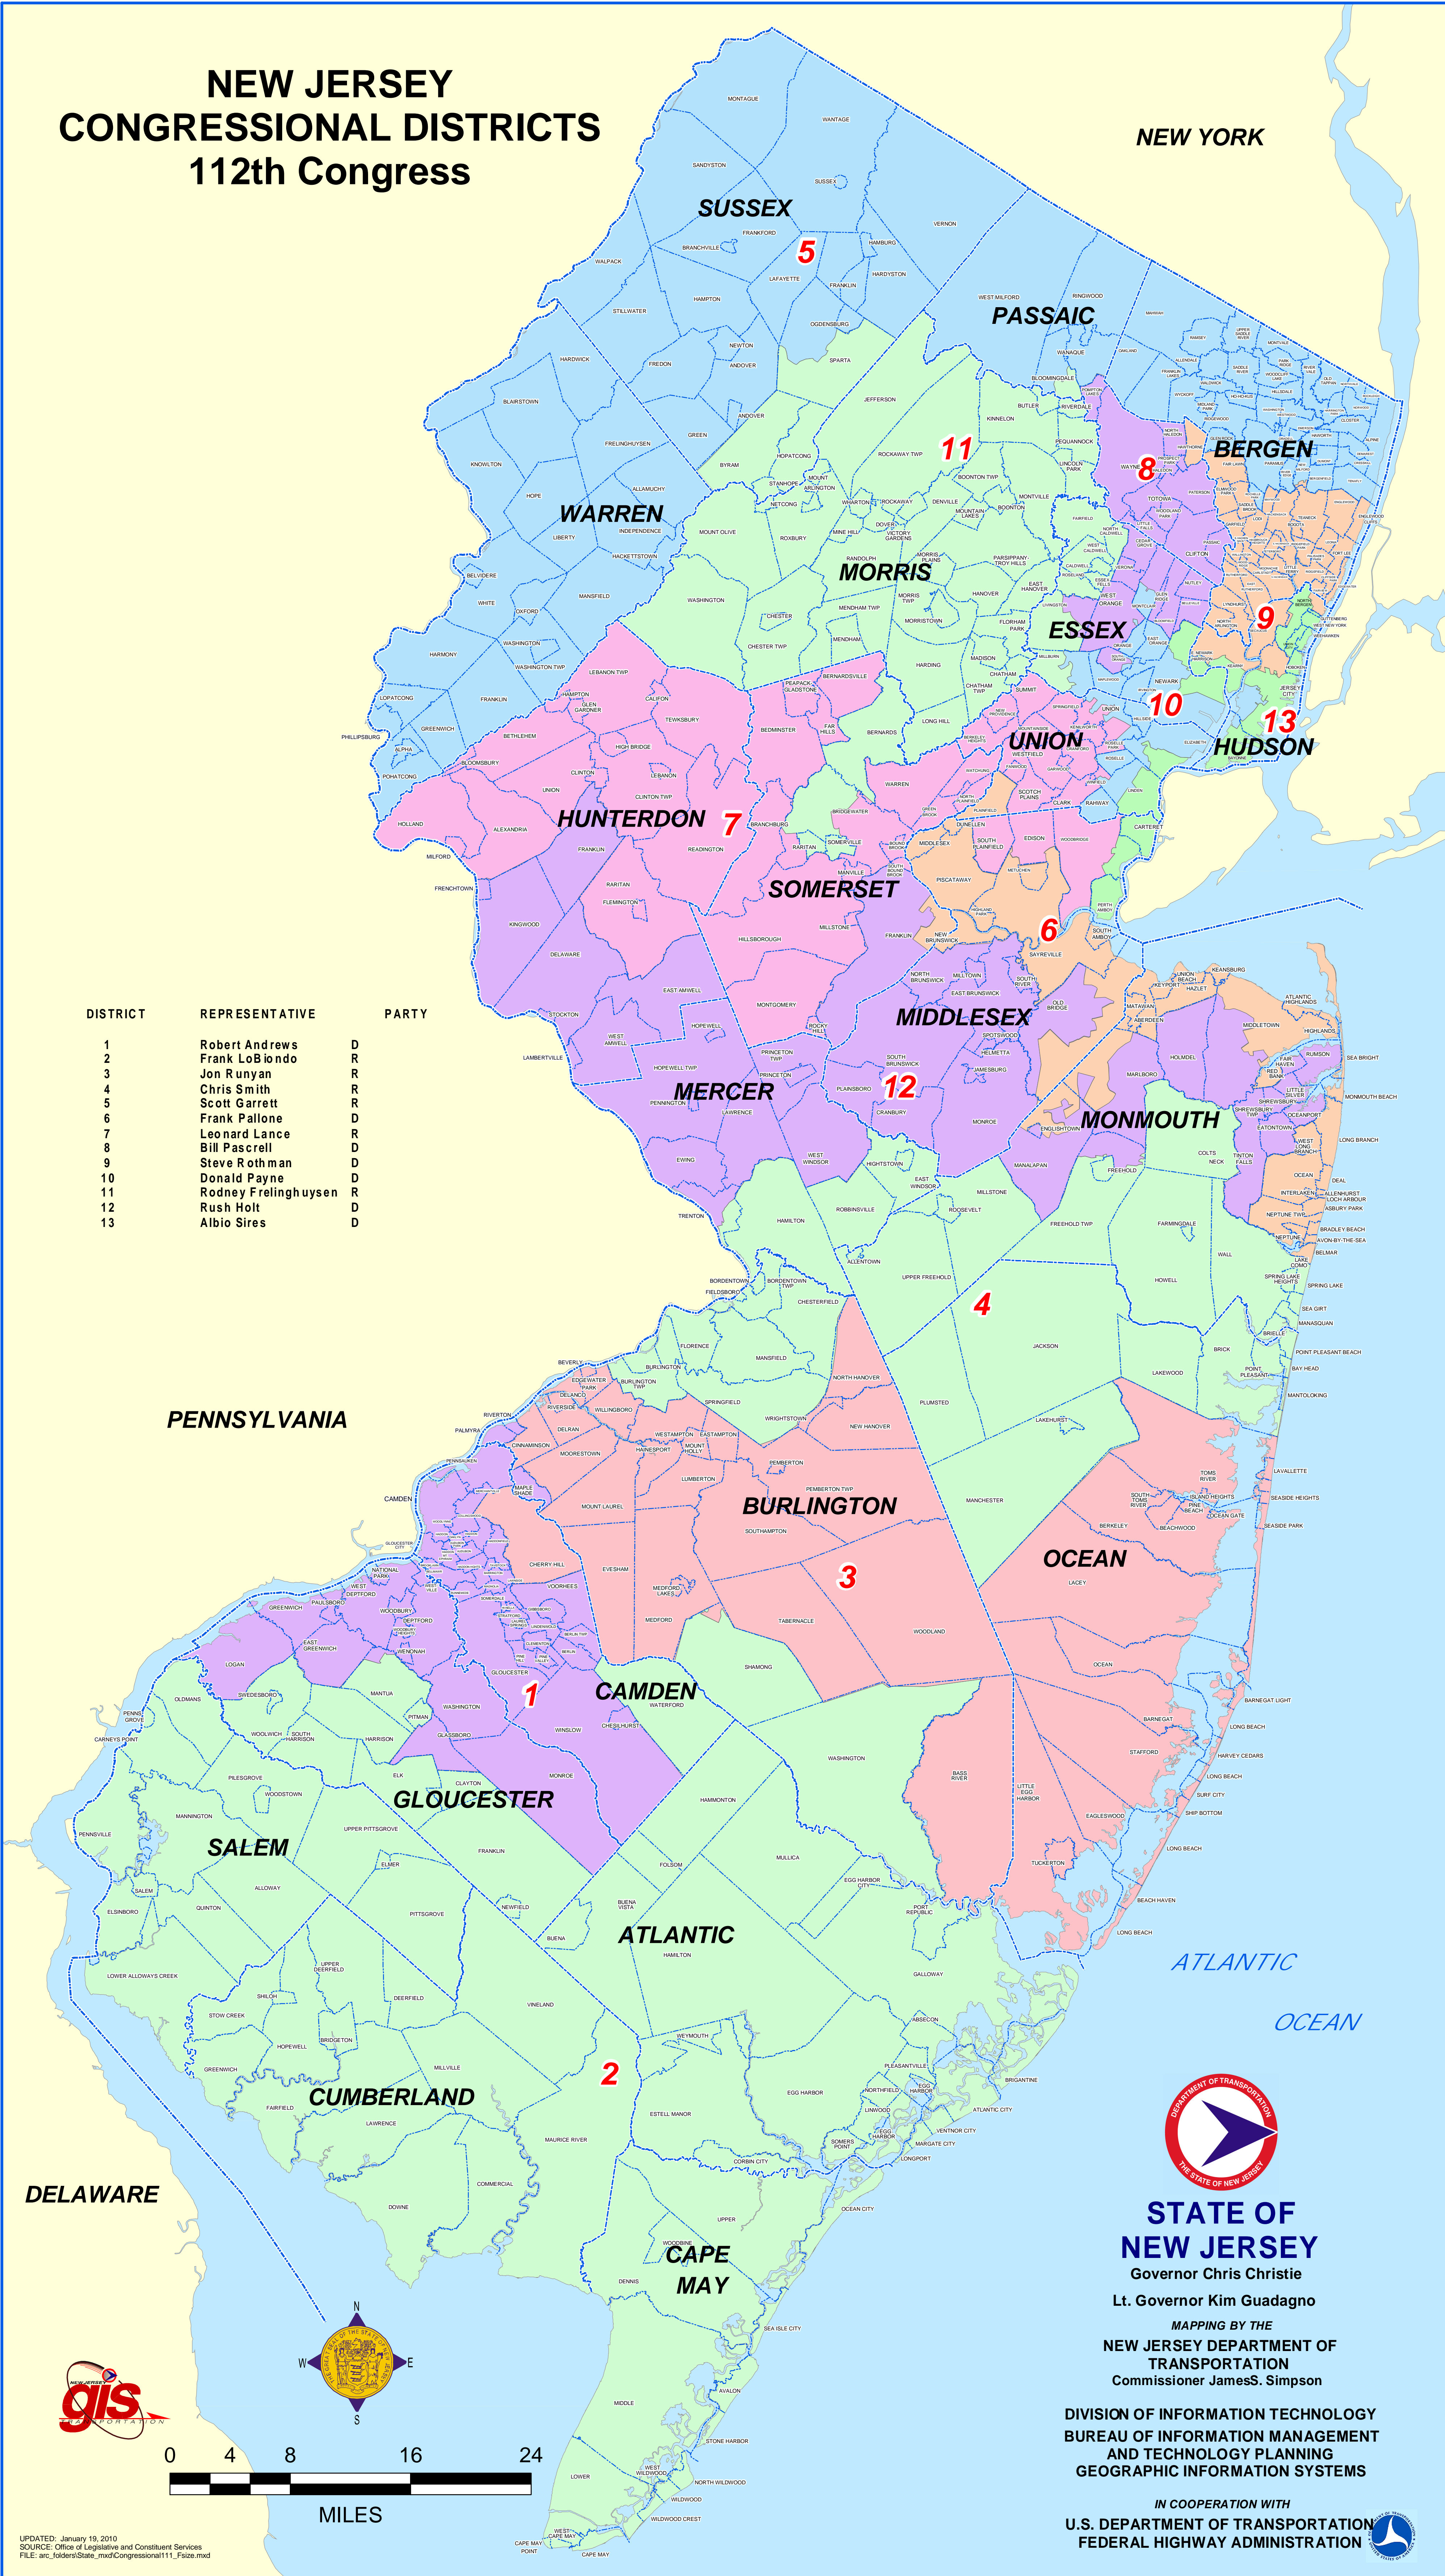

NEW JERSEY CONGRESSIONAL DISTRICTS 112th Congress

DELAWARE

NEW YORK

**STATE OF
NEW JERSEY**

Governor Chris Christie

Lt. Governor Kim Guadagno

MAPPING BY THE
NEW JERSEY DEPARTMENT OF
TRANSPORTATION
Commissioner James S. Simpson

DIVISION OF INFORMATION TECHNOLOGY
BUREAU OF INFORMATION MANAGEMENT
AND TECHNOLOGY PLANNING
GEOGRAPHIC INFORMATION SYSTEMS

IN COOPERATION WITH
U.S. DEPARTMENT OF TRANSPORTATION
FEDERAL HIGHWAY ADMINISTRATION