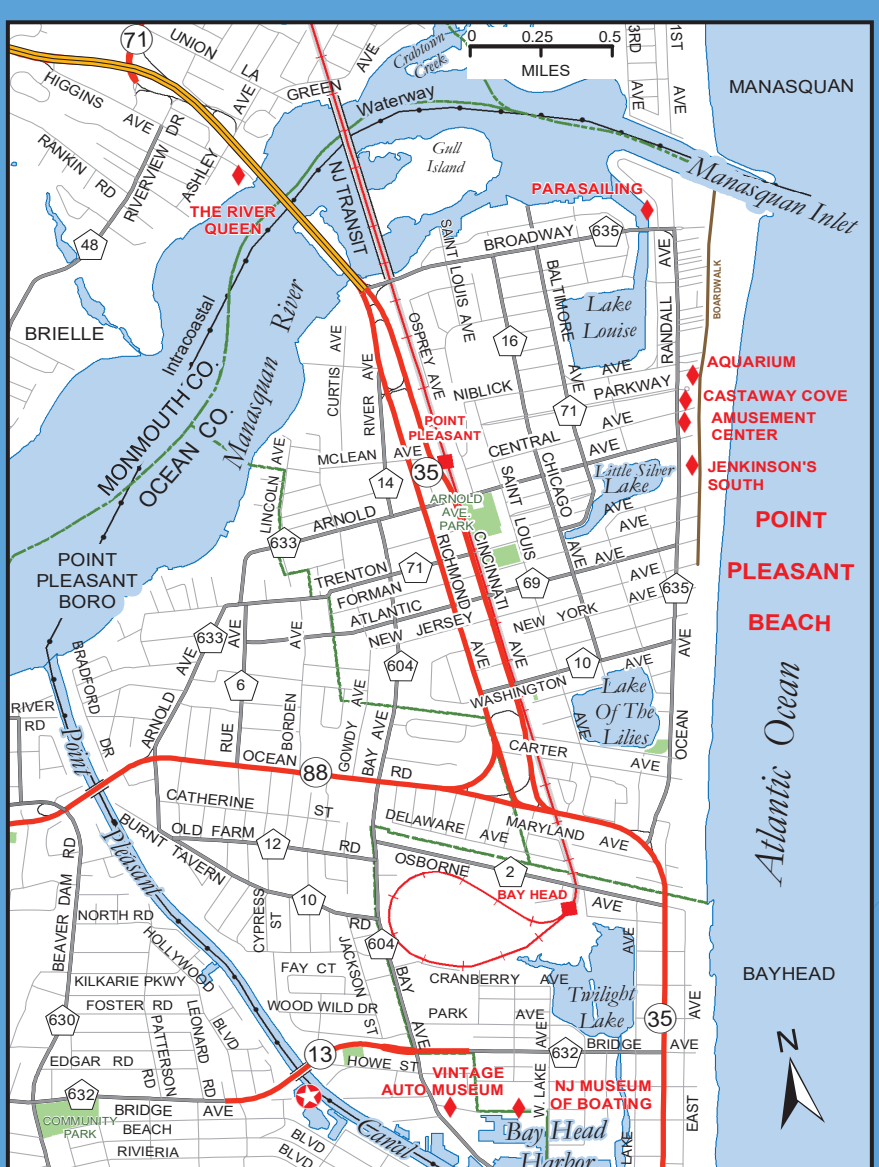

History lovers can bask in a diverse array of sites documenting pivotal moments in American history. Retrace the momentous steps of George Washington and the Continental Army by visiting one of our Revolutionary War sites. Learn about the State's unmatched legacy of innovation by reliving the works of Thomas Edison or embrace the past at one of the countless living history sites.

Department of Transportation
THE STATE OF NEW JERSEY

Additional Resources

Scan Here For More Information!

The NJDOT's Safety Service Patrol patrols 225 miles of interstate & state highways. They assist vehicles that have become disabled as a result of a crash, mechanical failure or other cause, and provide safety for emergency responders.