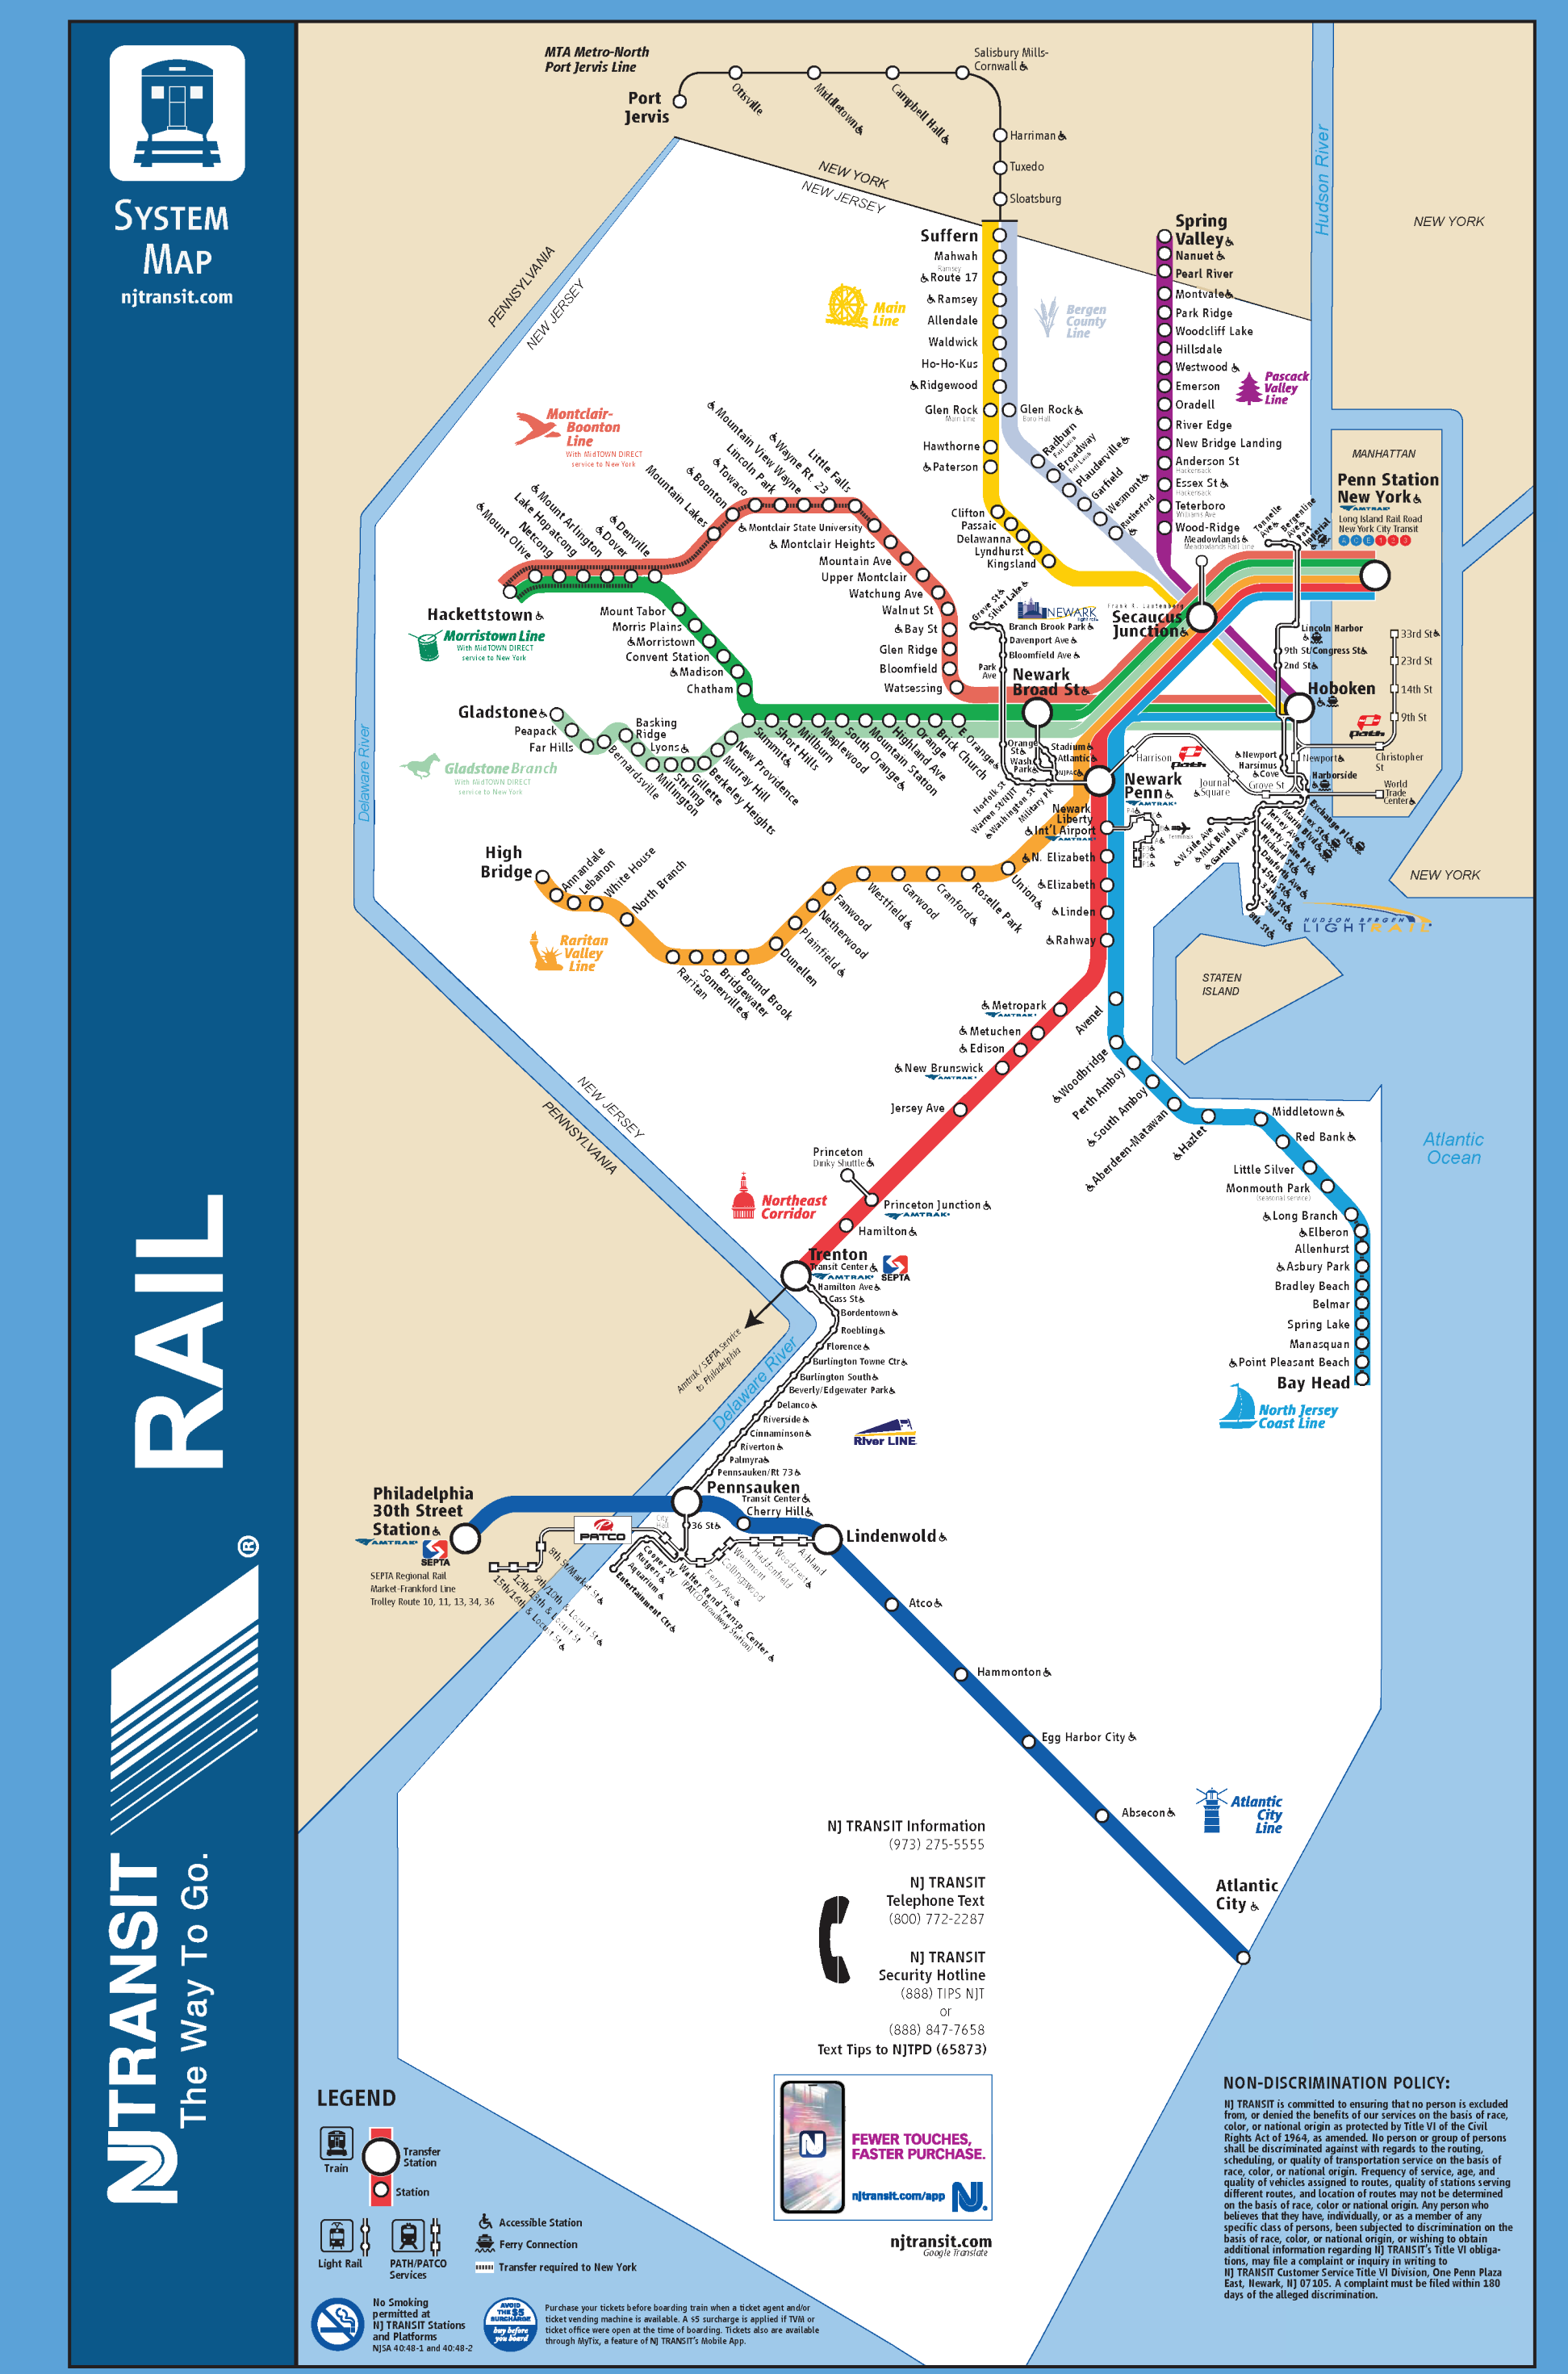

History lovers can bask in a diverse array of sites documenting pivotal moments in American history. Retrace the momentous steps of George Washington and the Continental Army by visiting one of our Revolutionary War sites. Learn about the State's unmatched legacy of innovation by reliving the works of Thomas Edison or embrace the past at one of the countless living history sites.

Department of Transportation
THE STATE OF NEW JERSEY

Additional Resources

Scan Here For More Information!

The NJDOT's Safety Service Patrol patrols 225 miles of interstate & state highways. They assist vehicles that have become disabled as a result of a crash, mechanical failure or other cause, and provide safety for emergency responders.

Hours Of Operation
Monday-Friday: 4:30 am to 8 pm
Saturday & Sunday: 10:30 am to 8 pm (some holidays)

Call 911 for assistance from the Safety Service Patrol