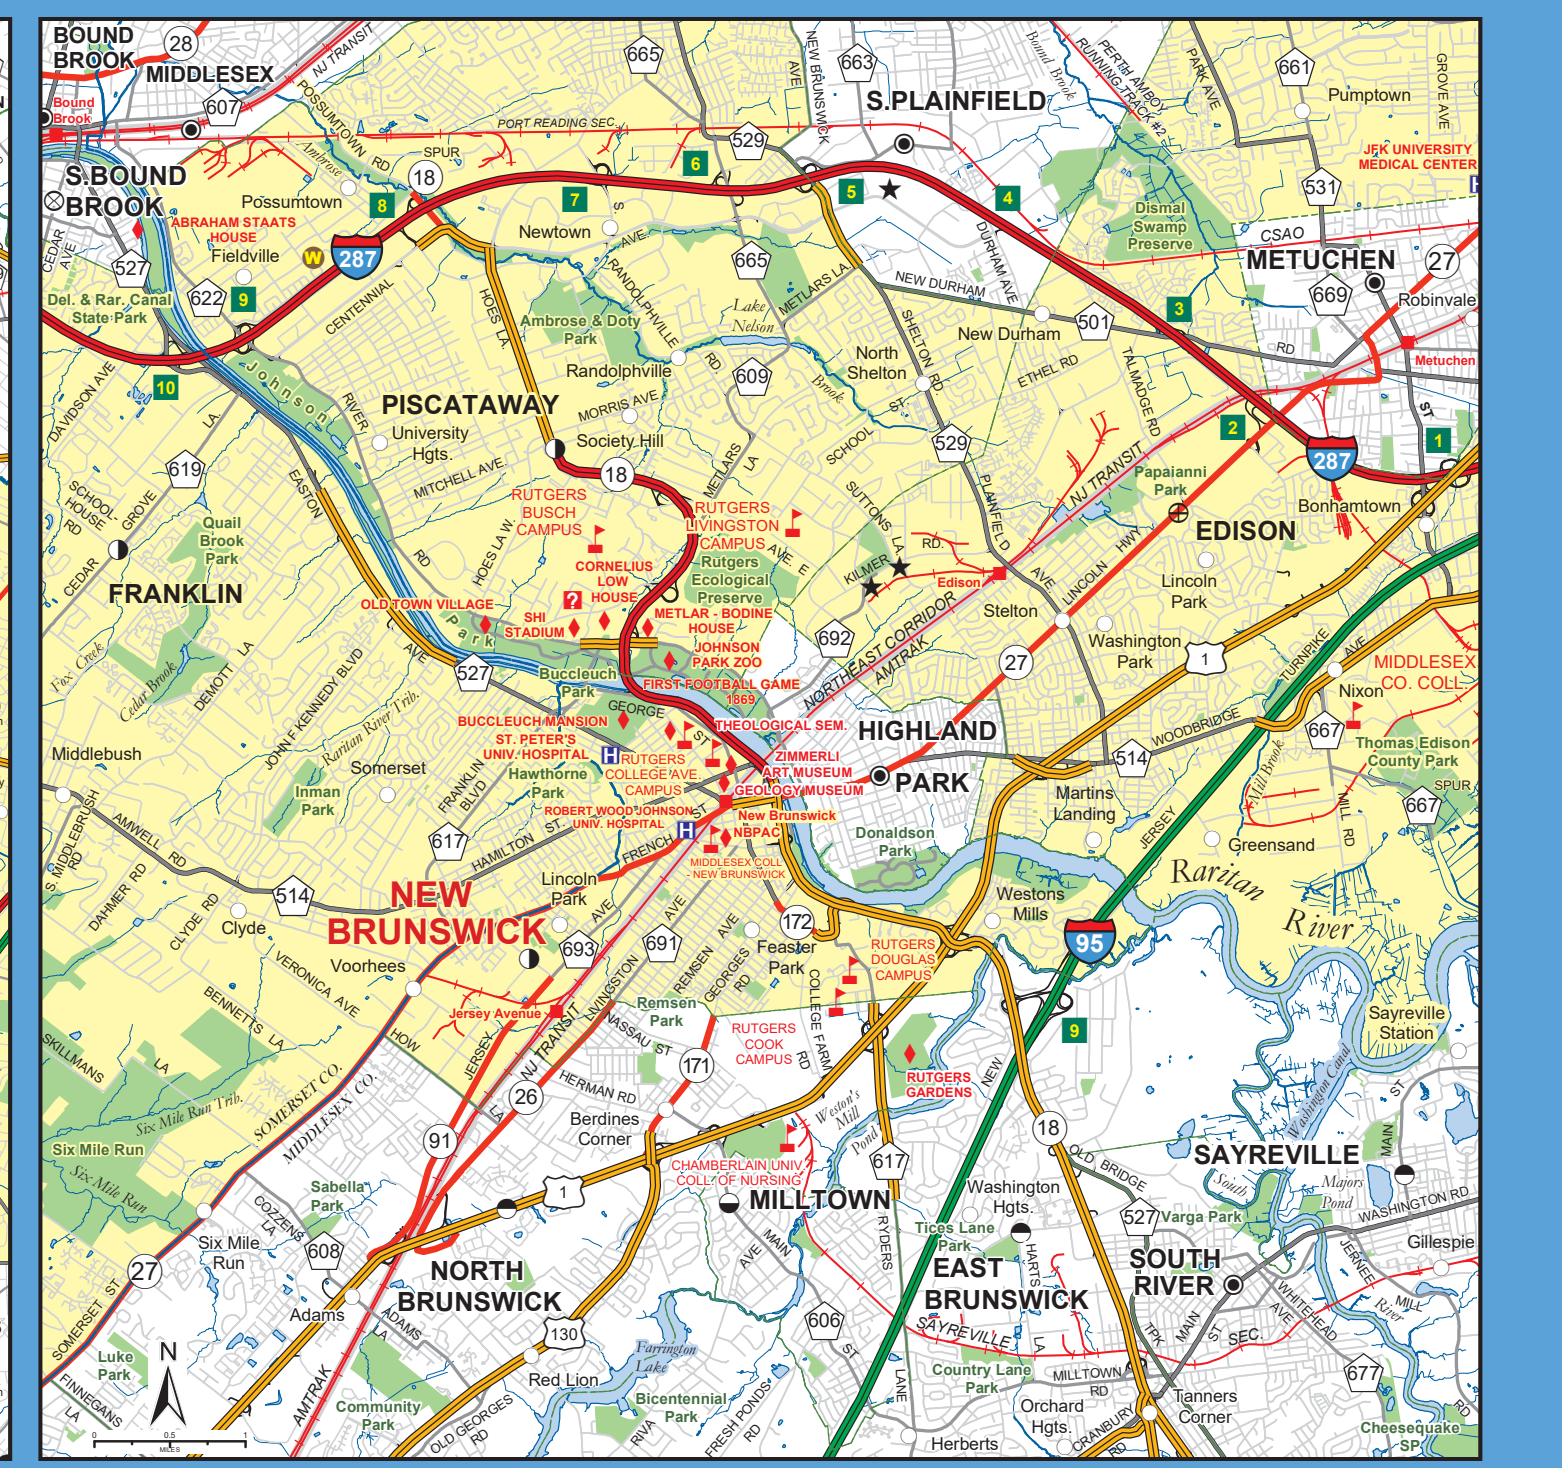

History lovers can bask in a diverse array of sites documenting pivotal moments in American history. Retrace the momentous steps of George Washington and the Continental Army by visiting one of our Revolutionary War sites. Learn about the State's unmatched legacy of innovation by reliving the works of Thomas Edison or embrace the past at one of the countless living history sites.

Department of Transportation
THE STATE OF NEW JERSEY

Additional Resources

Scan Here For More Information!

The NJDOT's Safety Service Patrol patrols 225 miles of interstate & state highways. They assist vehicles that have become disabled as a result of a crash, mechanical failure or other cause, and provide safety for emergency responders.