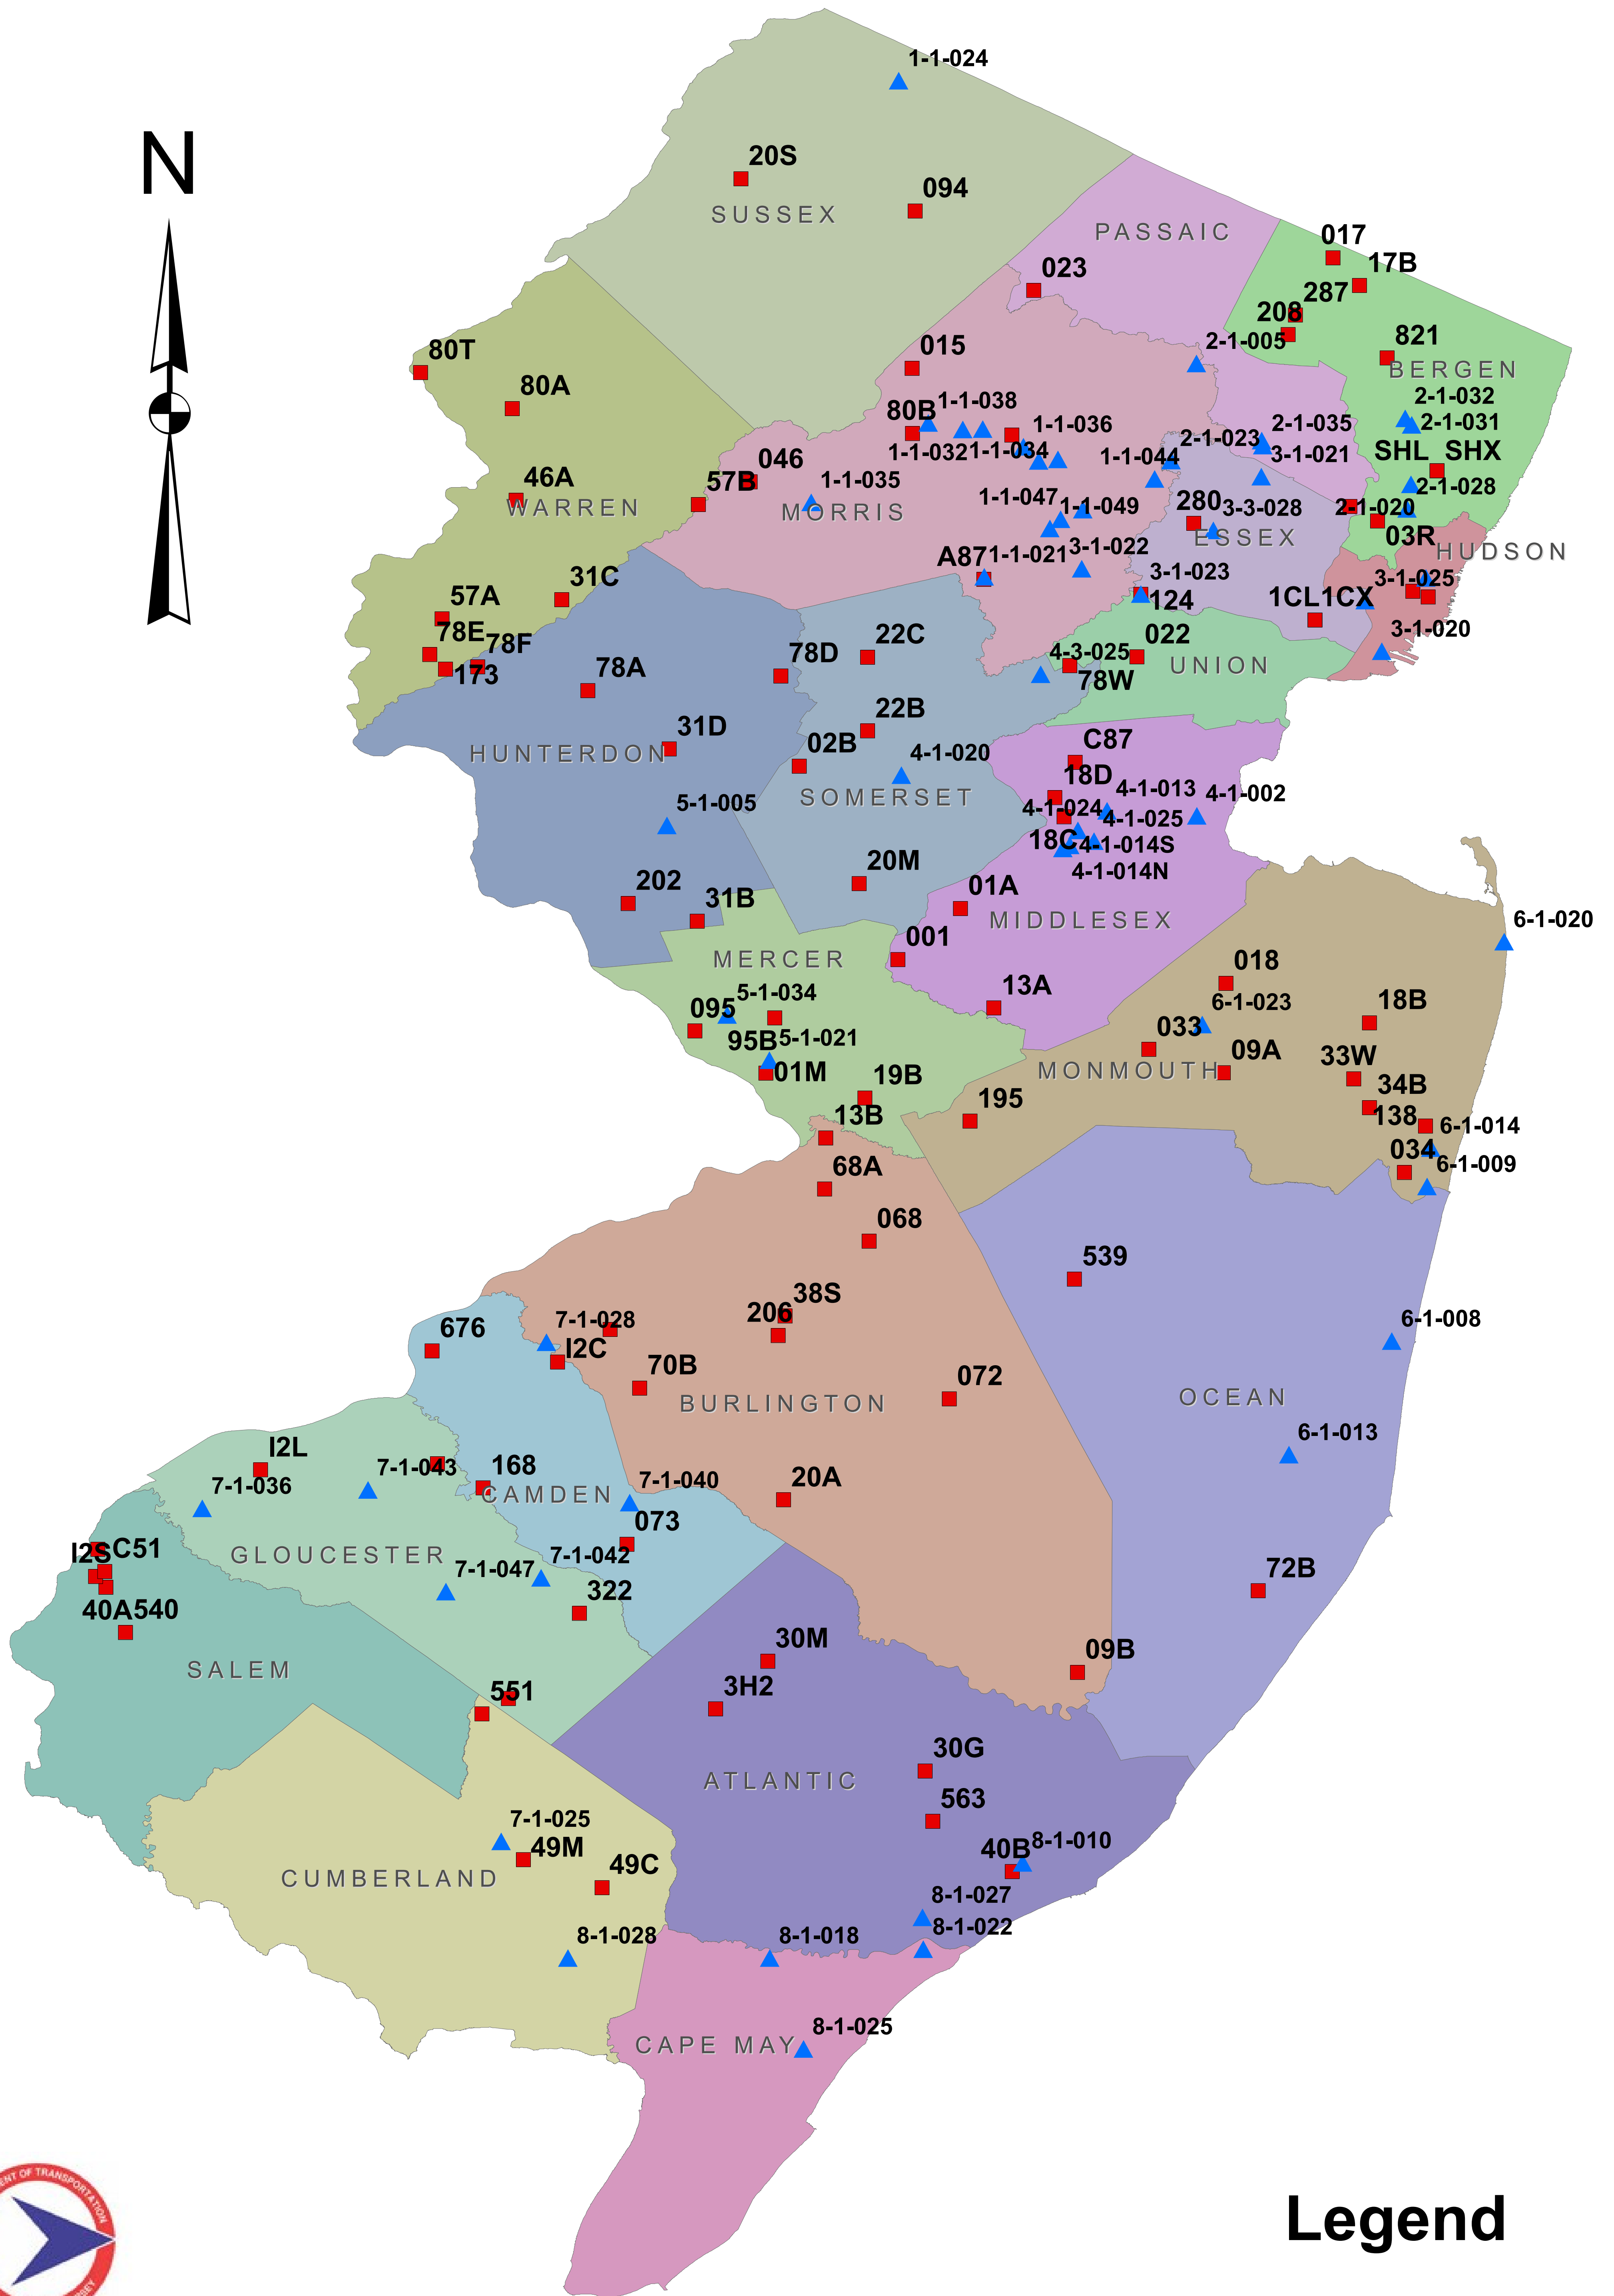

WIM and TVS LOCATIONS

Legend

- ▲ TVS Sites
- WIM Sites

**DIVISION OF MULTIMODAL SERVICES
BUREAU OF TRANSPORTATION DATA AND SUPPORT
TRAFFIC AND TECHNOLOGY SECTION**