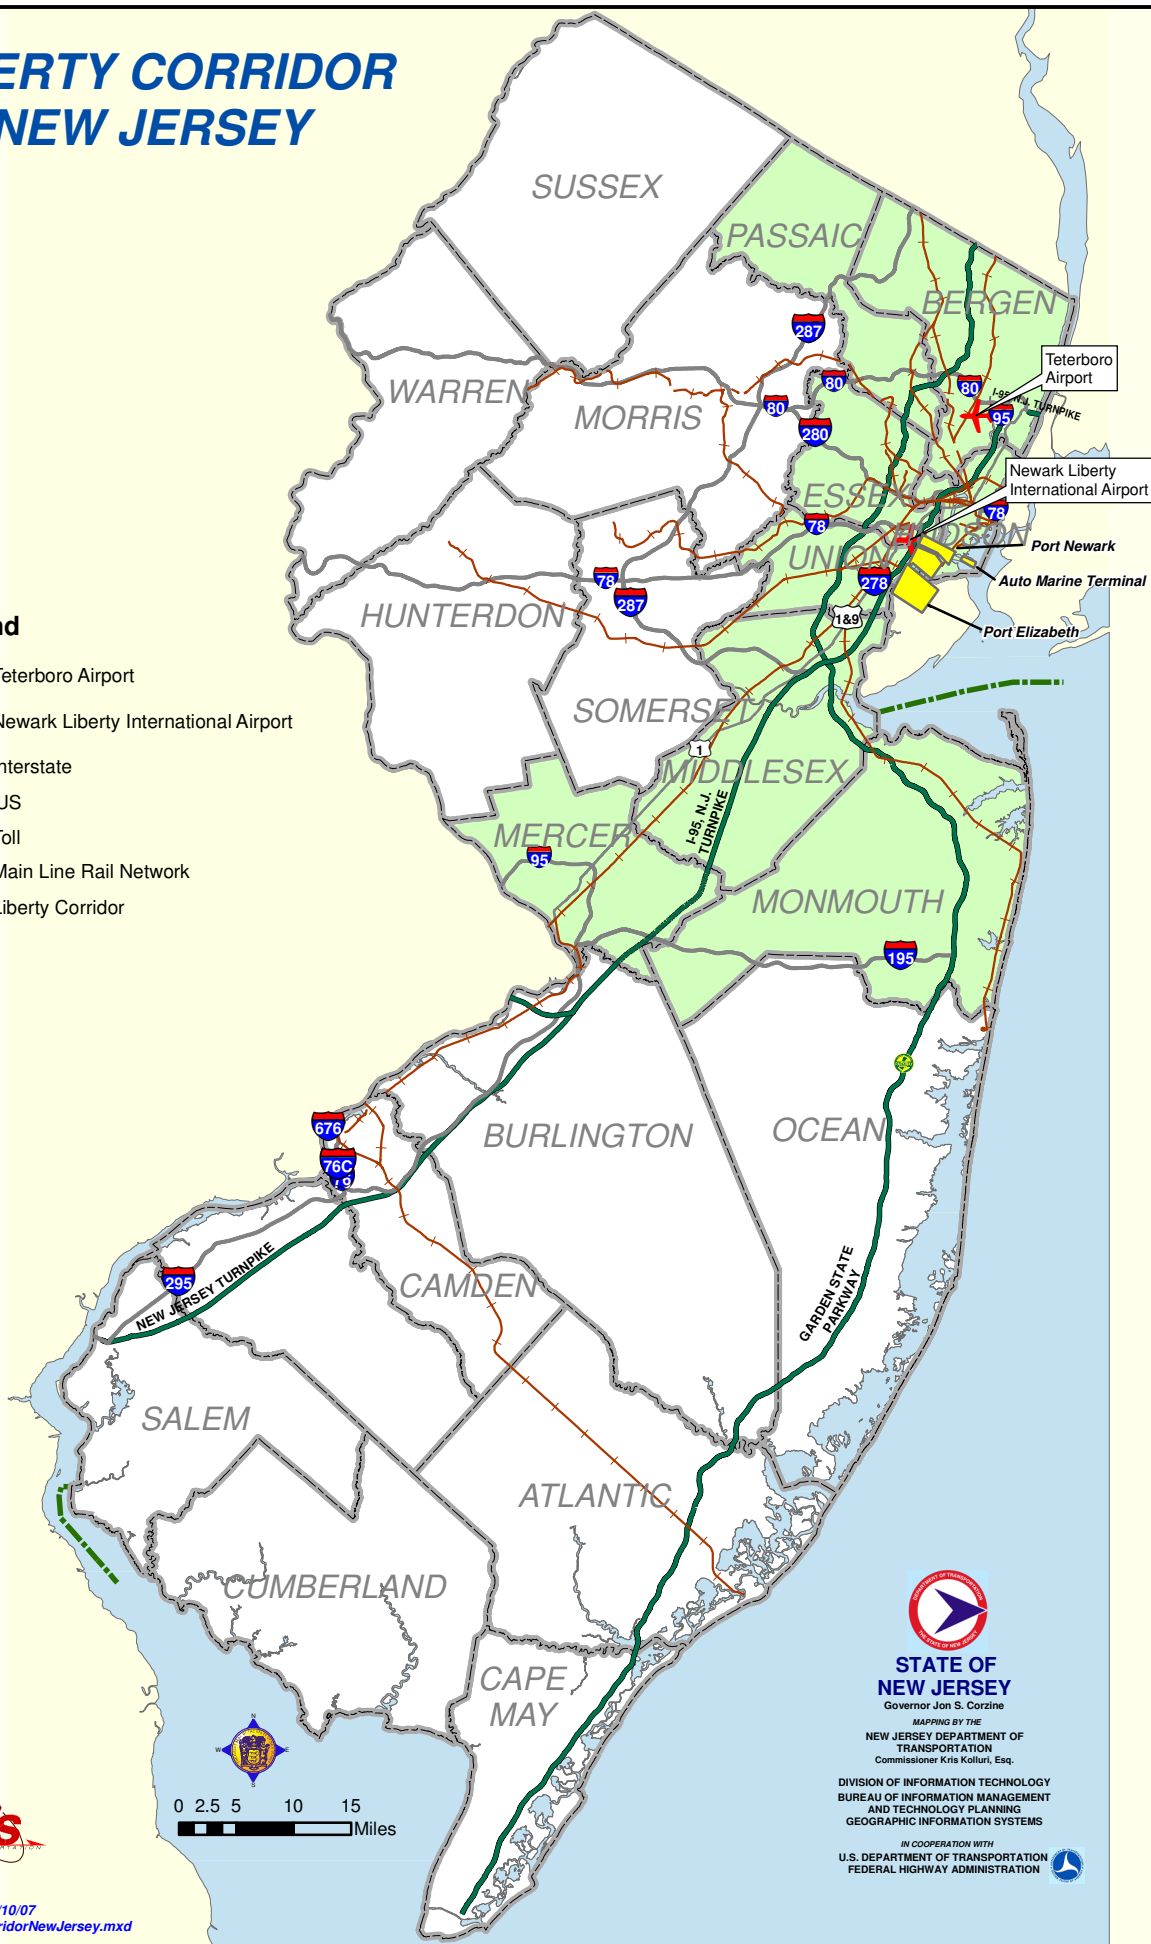

LIBERTY CORRIDOR NEW JERSEY

Legend

- Teterboro Airport
- Newark Liberty International Airport
- Interstate
- US
- Toll
- Main Line Rail Network
- Liberty Corridor

**STATE OF
NEW JERSEY**
Governor Jon S. Corzine

MAPPING BY THE
NEW JERSEY DEPARTMENT OF
TRANSPORTATION
Commissioner Kris Kolluri, Esq.

IN COOPERATION WITH
U.S. DEPARTMENT OF TRANSPORTATION
FEDERAL HIGHWAY ADMINISTRATION